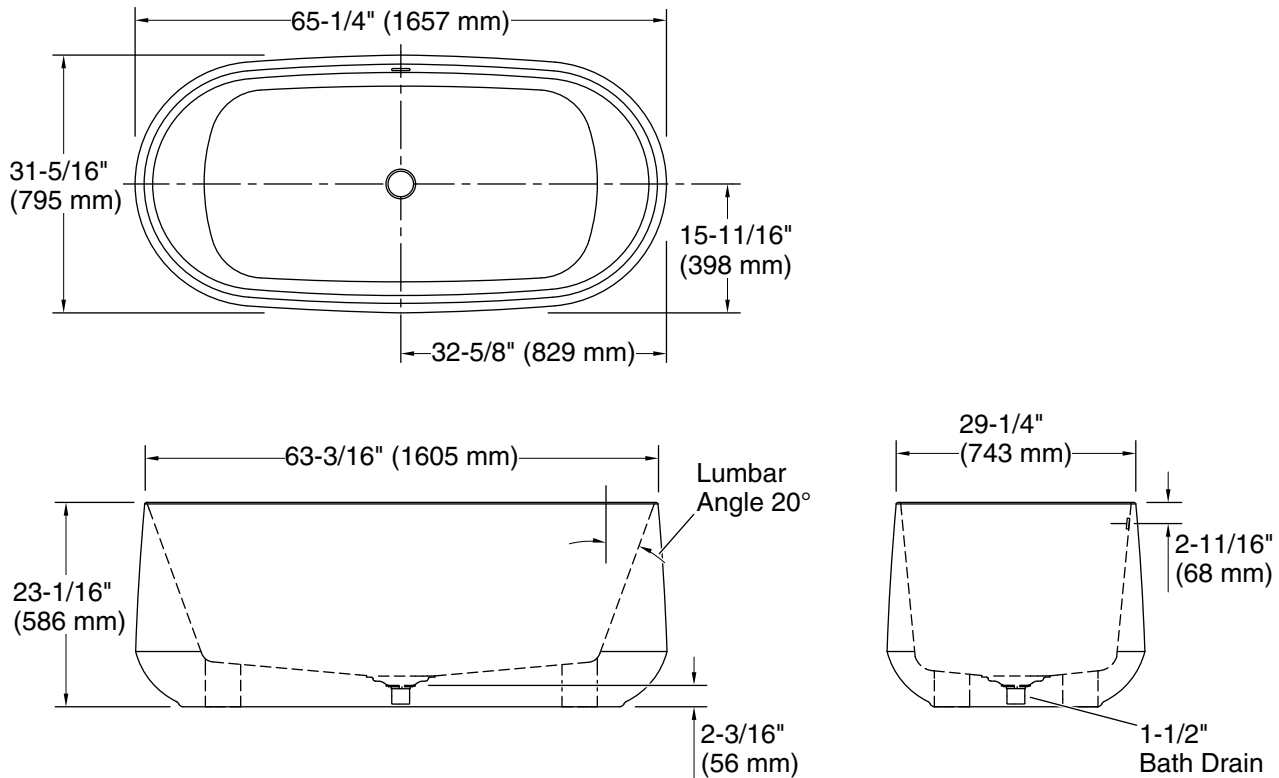

### Features

- Freestanding design creates a striking focal point in your bathing area
- 17" (432 mm) depth offers a deep soaking experience
- Integral lumbar support
- Slotted overflow allows for deep soaking
- Center toe-tap drain color-matched to the bath

## Technical Information

All product dimensions are nominal.

Drain location:	Center
Basin area, bottom:	48-1/4" x 24-5/16" (1226 mm x 618 mm)
Basin area, top:	61-11/16" x 27-7/8" (1567 mm x 708 mm)
Weight:	135 lbs (61.2 kg)
Water depth:	17" (432 mm)
Water capacity:	88 gal (333.1 L)
Template:	Footprint, 1314997, not required, not included