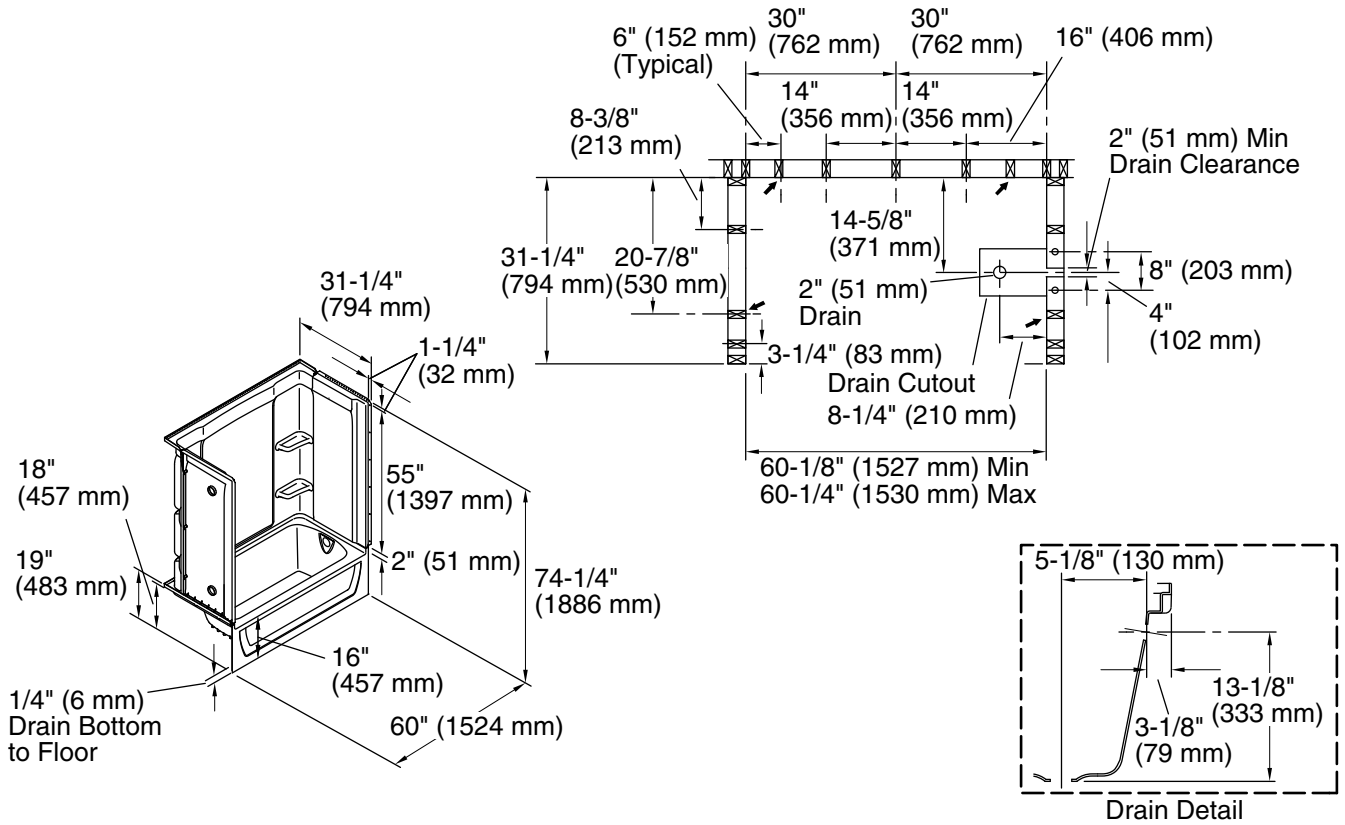

Included Components

- 71374100 60" x 30" Vikrell® bath/shower wall set
- 71171120 60" x 30" Vikrell® bath, right drain

Codes/Standards

- CSA B45.5/IAPMO Z124
- ASTM E162
- ASTM E662
- HUD, UM Bulletin 73

9-20-2025 01:56 - US/CA

Technical Information

All product dimensions are nominal.

Drain location:	Right
Basin area, bottom:	45" x 20" (1143 mm x 508 mm)
Basin area, top:	53" x 23" (1346 mm x 584 mm)
Water depth:	11-1/4" (286 mm)
Water capacity:	44 gal (166.6 L)
Minimum flat for door:	2-3/4" (70 mm)
Maximum door height:	56-3/4" (1441 mm)
Maximum door width:	57-11/16" (1465 mm)