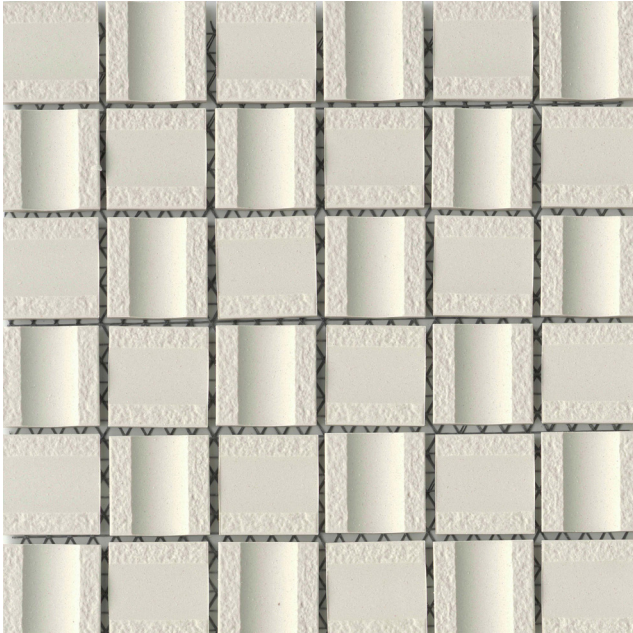

Modan™ porcelain tile is a study in the power of contrasts – smooth and concave, rough and matte, light and shadow. Simple in concept with an appreciation for modern design, Modan calls to the senses, while enhancing any space where this unique tile lives. Four rich colors open the door to possibility.

MODAN™
Unglazed Porcelain Mosaic

White

Silver

Rust

Black

Sizes	
	12" x 12" Mesh 11.69" x 11.69"
Thickness	11mm
Testing	Shade Variation Rating
Results*	V2

It is recommended that the unglazed products be sealed to maintain stain or chemical resistance over-time. Always consult a professional for proper installation and maintenance.