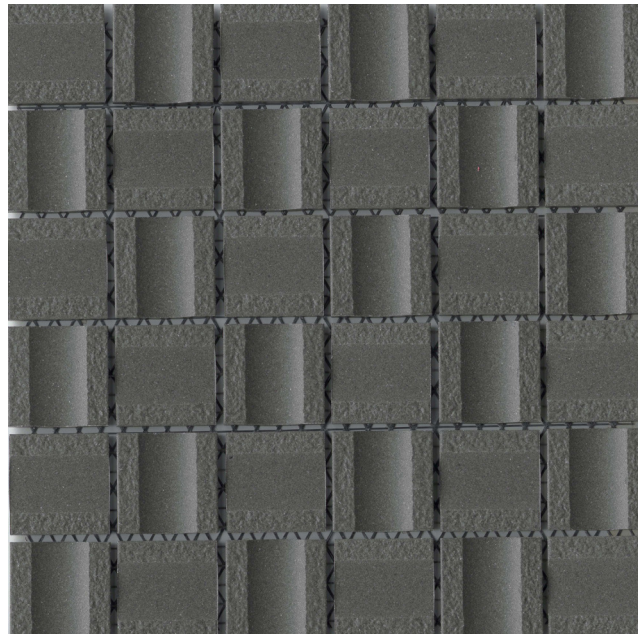

Modan™ porcelain tile is a study in the power of contrasts – smooth and concave, rough and matte, light and shadow. Simple in concept with an appreciation for modern design, Modan calls to the senses, while enhancing any space where this unique tile lives. Four rich colors open the door to possibility.

MODAN™
Unglazed Porcelain Mosaic

White

Silver

Rust

Black

Sizes	
	12" x 12" Mesh 11.69" x 11.69"
Thickness	11mm
Testing	Shade Variation Rating
Results*	V2

It is recommended that the unglazed products be sealed to maintain stain or chemical resistance over-time. Always consult a professional for proper installation and maintenance.