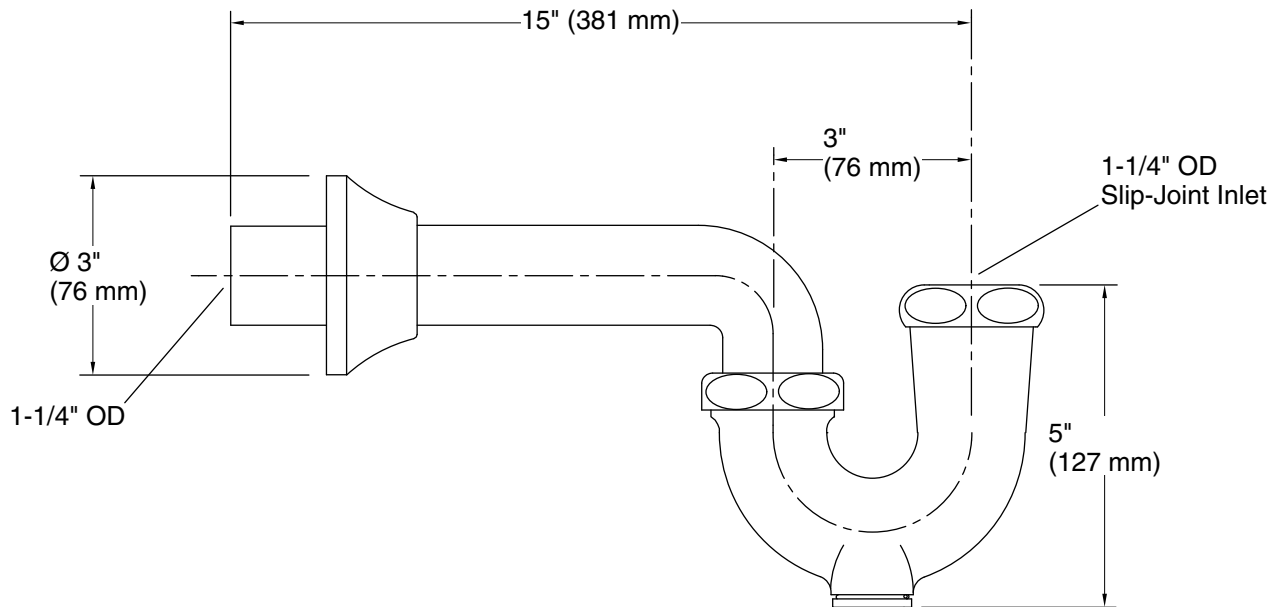

Features

- Adjustable rotation on outlet extension tube
- Slip-fit inlet
- Cleanout plug
- Flange

Material

- Brass

Installation

- Intended for console table installations

Recommended Products/Accessories

K-23726 Drain treatment

Technical Information

All product dimensions are nominal.

Material: Brass

Notes

Install this product according to the installation instructions.