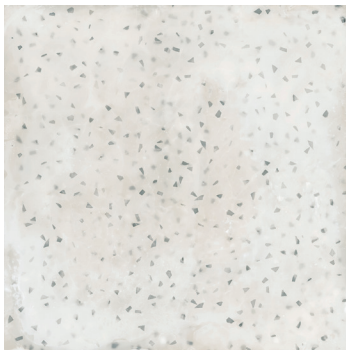

Luminix™ brings a quiet elegance to any space with its soft wax-effect surface and smooth honed finish. Designed for both floors and walls, this versatile collection comes in soft muted colors along with a delicate coordinating speckle that perfectly complement the solid tones, creating depth and visual harmony. Its subtle sheen and timeless appeal make Luminix the ideal choice for crafting serene, sophisticated environments.

LUMINIX™
Glazed Porcelain

FLOOR / WALL

RESIDENTIAL

COMMERCIAL

INDOOR

Fumo

Grecia

Luce

Speck Fumo

Speck Grecia

Speck Multi

Sizes							
	47" x 47" 47.17" x 47.17"	24" x 47" 23.54" x 47.17"	2" x 9" 2.36" x 9.45" (Solid Colors Only)				
Thickness	9mm	9mm	8.5mm				
Faces	10	15	20				
Finish	Honed & Matte	Honed & Matte	Matte				
Edge	Rectified	Rectified	Pressed				
Grout Joint Recommendation	Check Website	Check Website	Check Website				
Testing	Abrasion Resistance C1027	Breaking Strength C648	Chemical Resistance C650	Water Absorption C373	DCOF ANSI A1371	Scratch Hardness MOHS	Shade Variation Rating
	Check Website	Check Website	Check Website	Check Website	Check Website	Check Website	V2