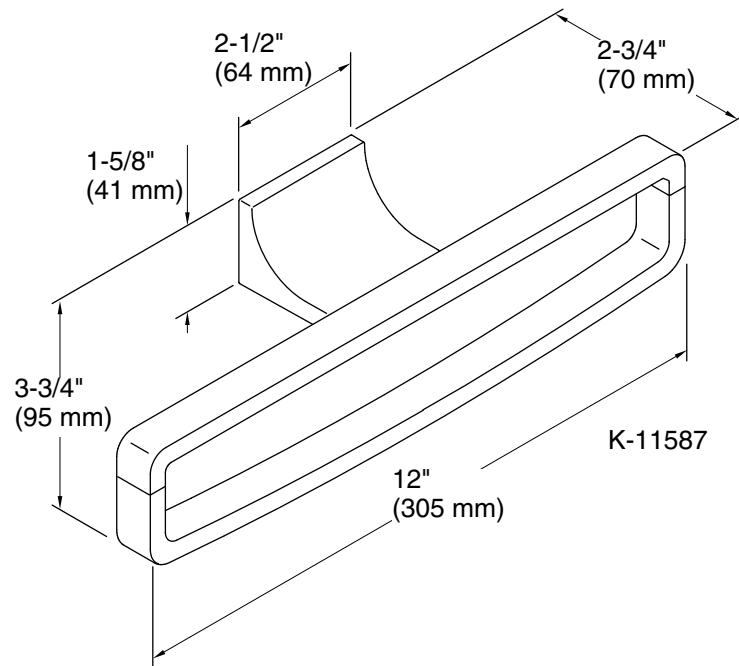

Technical Information

All product dimensions are nominal.

Material: Metal

Notes

Install this product according to the installation guide.

CAUTION: Risk of personal injury. Do not install these products in any area where they are likely to be used inadvertently as a grab bar or support bar. These products are not designed or intended for use as a grab bar or support bar.