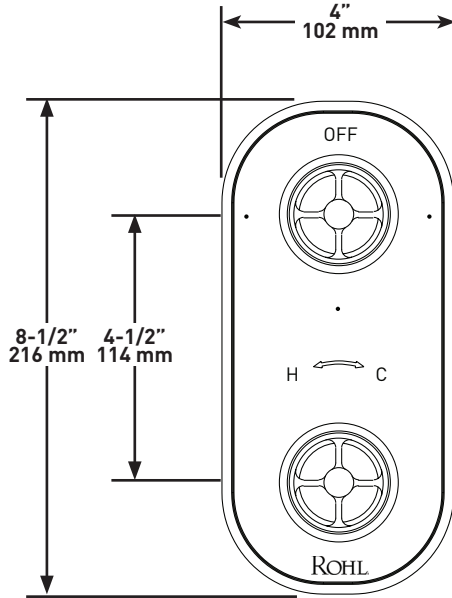

**DESCRIPTION**

- Temperature control with diverter
- Up to 5 functions depending on chosen rough
- Rough valve sold separately. Select one:
  - Order R1051BV 1/2" therm. dedicated 1 function rough valve
  - Order R1052BD 1/2" therm. dedicated 2 function rough valve
  - Order R1053BD 1/2" therm. dedicated 3 function rough valve
  - Order R1055BD 1/2" therm. shared 5 function rough valve

## SPECIFICATIONS

**CAMPO™**

1/2" Thermostatic Trim With Diverter

**MODELS:** A4464IW (Industrial Metal Wheels)  
A4464IL (Industrial Metal Levers)

IL option

**For warranty or additional information, contact:**