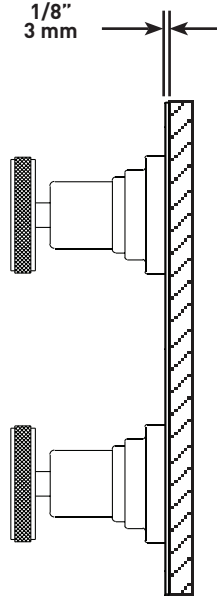

**DESCRIPTION**

- Temperature control with diverter
- Up to 5 functions depending on chosen rough
- Rough valve sold separately. Select one:
  - Order R1051BV 1/2" therm. dedicated 1 function rough valve
  - Order R1052BD 1/2" therm. dedicated 2 function rough valve
  - Order R1053BD 1/2" therm. dedicated 3 function rough valve
  - Order R1055BD 1/2" therm. shared 5 function rough valve

## SPECIFICATIONS

**CAMPO™**

1/2" Thermostatic Trim With Diverter

**MODELS:** A4464IW (Industrial Metal Wheels)  
A4464IL (Industrial Metal Levers)

IL option

**For warranty or additional information, contact:**