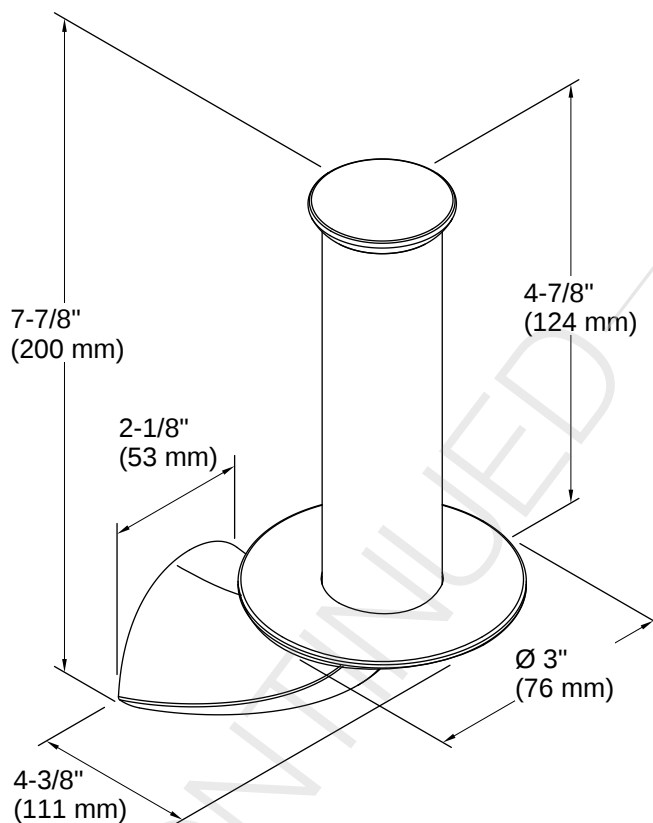

Installation

- Installation template and tools included

Installation Notes

Install this product according to the installation instructions.