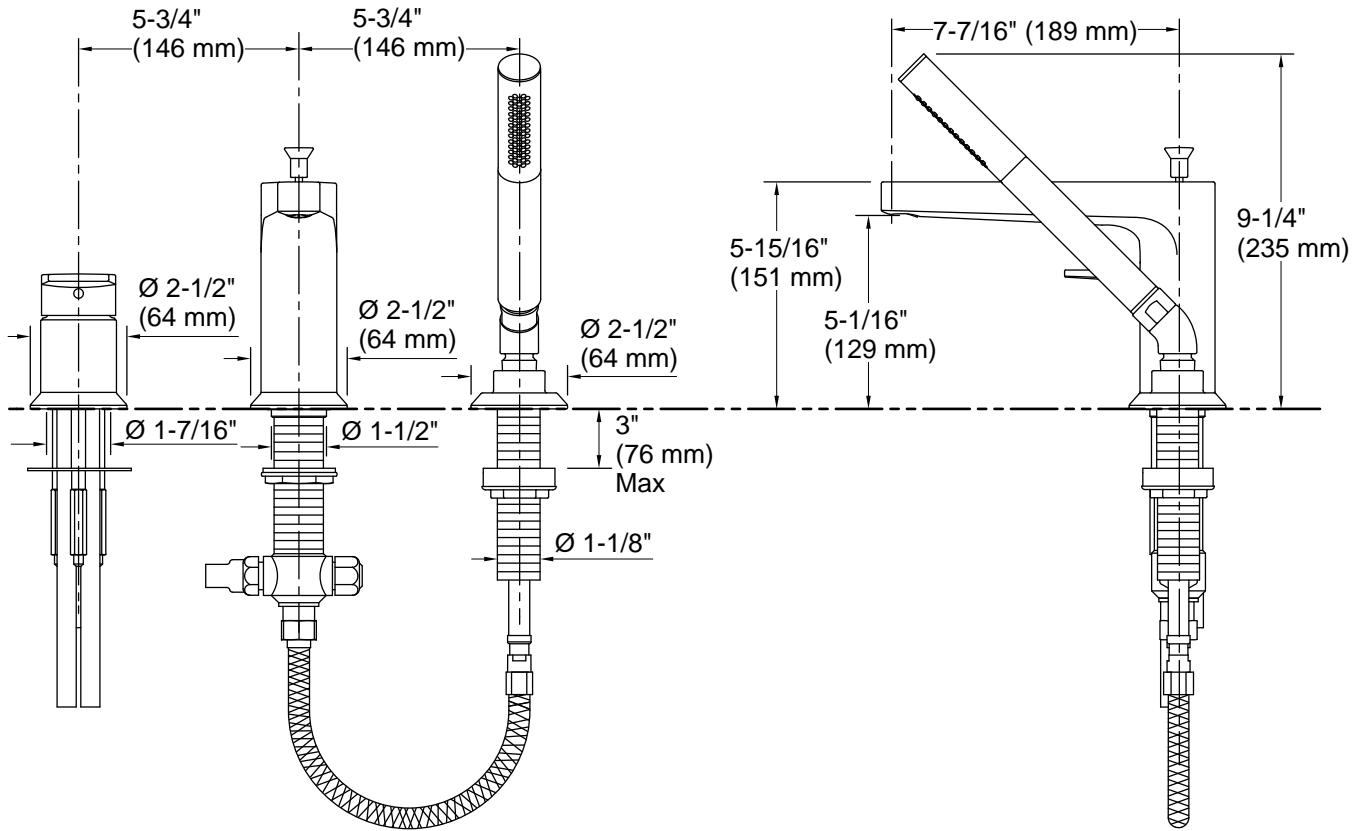

Technical Information

All product dimensions are nominal.

Faucet:

Flow rate: 11 gal/min (41.6 l/min)

Drain included: No

Spout:

Spout reach: 7-7/16" (189 mm)

Handshower:

Rated maximum flow: 1.75 gal/min (6.6 l/min)

Notes

Install this product according to the installation instructions.

WARNING: Risk of personal injury. Do not install the bath faucet in an area where it may inadvertently be used for support by the bather.