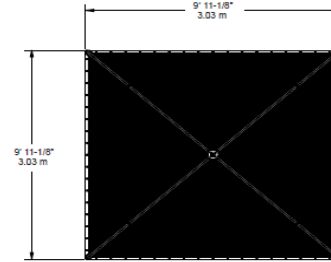

Yardistry Product Information Sheet

Unit Name 10' x 10' Meridian Gazebo
with Aluminum Roof
 Product # YM11756X
 UPC 62822117568
 Set Up Dimensions 9' 11 1/8" L x 9' 11 1/8" x 10' 6" H
 Sold to _____

Unique Features:

- Graphite Aluminum Roof
- Natural Cedar Stain
- 5 1/2" x 5 1/2" x 88" Post
- 24 gauge aluminum roofing material

- 5 Year Warranty
- 3 lag Gussets

Instructions Available In:

English

French

Spanish

Unit Information

Dimension from outside to outside of Posts	Dimension to center of Posts - for Footings	Dimension diagonally from post to post	Ground to bottom of beam	Slope of the Roof	
9' 1-7/8"	8' 8-3/8"	11' 7-7/8"	83"	21°	

Carton & Skid Information

	Product #	UPC	Outside Box Dimensions			Box Weight		Tie	High
			L"	W"	H"	(lbs)	(ft³)		
Box 1	YP11756X	628222117568	89 1/2	36	3 7/8	122	7.225	1	3
Box 2	YP11757X		89 1/2	17 1/2	9 7/8	140	8.951	1	3
Box 3	YP11758X		89 1/2	17 1/2	9 7/8	150	8.951	1	3
Pallet			89 1/2	36	4 1/4	80			
						492	28.127		