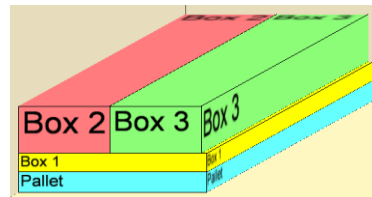

Ecommerce (Shipping Pre-Paid)

Pallet Size: 89 1/2" L x 36" W x 18" H
Pallet Weight: 492 lbs

Sold to
2019 - Marketwide