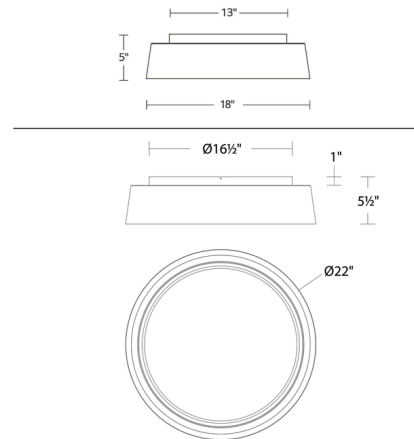

### Specifications

COLOR	Opal
BODY FINISH	Gold Leaf / Dark Bronze
WATTAGE	35W
DIMMER	Low Voltage Electronic
DIMENSIONS	18"W x 5"H
INTEGRATED LED MODULE	1 x LED/35W/120V LED
COUNTRY OF ORIGIN	China

### Technical Information

LAMP LIFE	54000 hours
COLOR RENDERING	90 CRI
LAMP COLOR	3000K
LUMENS/WATT	41.57
LUMINOUS FLUX	1455 lumens

Shown in gold leaf / dark bronze / opal

CLICK TO VIEW PRODUCT

Notes: