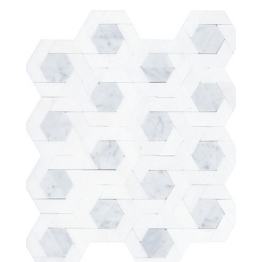

Bizou™ marble, grout-less mosaic takes inspiration from iconic motifs in architecture and fashion – chevron, crest, damask and peak. The use of marble brings an ornamental and classic visual to kitchens, baths and other rooms. The four patterns in striking and contrasting neutrals make an elegant statement.

# BIZOU™

*Groutless Marble Mosaic*

White / Black

White / Cream

White / Gray

White / White

All Peak Colors  
Available in Size 10"x12"

Black / White

White / Cream

Cream / Taupe

White / White

All Chevron Colors  
Available in Size 12"x12"

Black / White

White / Cream

White / Taupe

White / Black

All Crest Colors  
Available in Size 13"x13"

White / Black

White / Cream

White / Gray

White / White

All Damask Colors  
Available in Size 11"x13"

Sizes				
	12" x 12" 12.24" x 11.81"	13" x 13" 12.52" x 12.52"	11" x 13" 10.91" x 12.60"	10" x 12" 10.04" x 12.01"
Thickness	6mm	6mm	6mm	6mm
Testing	Shade Variation Rating			
Results*	V2			