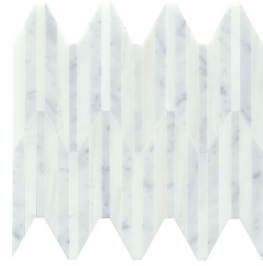

Bizou™ marble, grout-less mosaic takes inspiration from iconic motifs in architecture and fashion – chevron, crest, damask and peak. The use of marble brings an ornamental and classic visual to kitchens, baths and other rooms. The four patterns in striking and contrasting neutrals make an elegant statement.

# BIZOU™

*Groutless Marble Mosaic*

White / Black

White / Cream

White / Gray

White / White

All Peak Colors  
Available in Size 10"x12"

Black / White

White / Cream

Cream / Taupe

White / White

All Chevron Colors  
Available in Size 12"x12"

Black / White

White / Cream

White / Taupe

White / Black

All Crest Colors  
Available in Size 13"x13"

White / Black

White / Cream

White / Gray

White / White

All Damask Colors  
Available in Size 11"x13"

Sizes				
	12" x 12" 12.24" x 11.81"	13" x 13" 12.52" x 12.52"	11" x 13" 10.91" x 12.60"	10" x 12" 10.04" x 12.01"
Thickness	6mm	6mm	6mm	6mm
Testing	Shade Variation Rating			
Results*	V2			