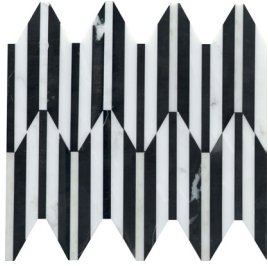

Bizou™ marble, grout-less mosaic takes inspiration from iconic motifs in architecture and fashion – chevron, crest, damask and peak. The use of marble brings an ornamental and classic visual to kitchens, baths and other rooms. The four patterns in striking and contrasting neutrals make an elegant statement.

# BIZOU™

*Groutless Marble Mosaic*

White / Black

White / Cream

White / Gray

White / White

All Peak Colors  
Available in Size 10"x12"

Black / White

White / Cream

Cream / Taupe

White / White

All Chevron Colors  
Available in Size 12"x12"

Black / White

White / Cream

White / Taupe

White / Black