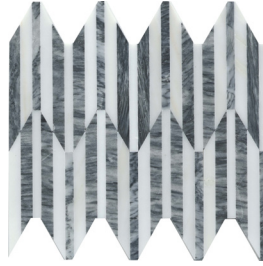

Bizou™ marble, grout-less mosaic takes inspiration from iconic motifs in architecture and fashion – chevron, crest, damask and peak. The use of marble brings an ornamental and classic visual to kitchens, baths and other rooms. The four patterns in striking and contrasting neutrals make an elegant statement.

# BIZOU™

*Groutless Marble Mosaic*

White / Black

White / Cream

White / Gray

White / White

All Peak Colors  
Available in Size 10"x12"

Black / White

White / Cream

Cream / Taupe

White / White

All Chevron Colors  
Available in Size 12"x12"

Black / White

White / Cream

White / Taupe

White / Black

All Crest Colors  
Available in Size 13"x13"

White / Black

White / Cream

White / Gray

White / White

All Damask Colors  
Available in Size 11"x13"

Sizes				
	12" x 12" 12.24" x 11.81"	13" x 13" 12.52" x 12.52"	11" x 13" 10.91" x 12.60"	10" x 12" 10.04" x 12.01"
Thickness	6mm	6mm	6mm	6mm
Testing	Shade Variation Rating			
Results*	V2			