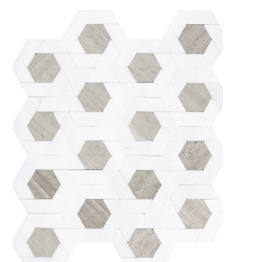

Bizou™ marble, grout-less mosaic takes inspiration from iconic motifs in architecture and fashion – chevron, crest, damask and peak. The use of marble brings an ornamental and classic visual to kitchens, baths and other rooms. The four patterns in striking and contrasting neutrals make an elegant statement.

# BIZOU™

*Groutless Marble Mosaic*

White / Black

White / Cream

White / Gray

White / White

All Peak Colors  
Available in Size 10"x12"

Black / White

White / Cream

Cream / Taupe

White / White

All Chevron Colors  
Available in Size 12"x12"

Black / White

White / Cream

White / Taupe

White / Black

All Crest Colors  
Available in Size 13"x13"

White / Black

White / Cream

White / Gray

White / White

All Damask Colors  
Available in Size 11"x13"

Sizes				
	12" x 12" 12.24" x 11.81"	13" x 13" 12.52" x 12.52"	11" x 13" 10.91" x 12.60"	10" x 12" 10.04" x 12.01"
Thickness	6mm	6mm	6mm	6mm
Testing	Shade Variation Rating			
Results*	V2			