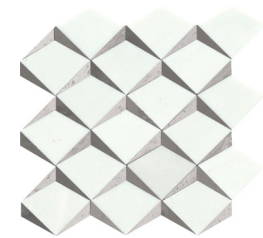

Bizou™ marble, grout-less mosaic takes inspiration from iconic motifs in architecture and fashion – chevron, crest, damask and peak. The use of marble brings an ornamental and classic visual to kitchens, baths and other rooms. The four patterns in striking and contrasting neutrals make an elegant statement.

# BIZOU™

*Groutless Marble Mosaic*

White / Black

White / Cream

White / Gray

White / White

All Peak Colors  
Available in Size 10"x12"

Black / White

White / Cream

Cream / Taupe

White / White

All Chevron Colors  
Available in Size 12"x12"

Black / White

White / Cream

White / Taupe

White / Black

All Crest Colors  
Available in Size 13"x13"

White / Black

White / Cream

White / Gray

White / White

All Damask Colors  
Available in Size 11"x13"

Sizes				
	12" x 12" 12.24" x 11.81"	13" x 13" 12.52" x 12.52"	11" x 13" 10.91" x 12.60"	10" x 12" 10.04" x 12.01"
Thickness	6mm	6mm	6mm	6mm
Testing	Shade Variation Rating			
Results*	V2			