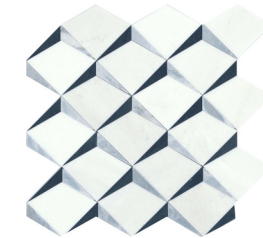

Bizou™ marble, grout-less mosaic takes inspiration from iconic motifs in architecture and fashion – chevron, crest, damask and peak. The use of marble brings an ornamental and classic visual to kitchens, baths and other rooms. The four patterns in striking and contrasting neutrals make an elegant statement.

# BIZOU™

*Groutless Marble Mosaic*

White / Black

White / Cream

White / Gray

White / White

All Peak Colors  
Available in Size 10"x12"

Black / White

White / Cream

Cream / Taupe

White / White

All Chevron Colors  
Available in Size 12"x12"

Black / White

White / Cream

White / Taupe

White / Black

All Crest Colors  
Available in Size 13"x13"

White / Black

White / Cream

White / Gray

White / White

All Damask Colors  
Available in Size 11"x13"

Sizes				
	12" x 12" 12.24" x 11.81"	13" x 13" 12.52" x 12.52"	11" x 13" 10.91" x 12.60"	10" x 12" 10.04" x 12.01"
Thickness	6mm	6mm	6mm	6mm
Testing	Shade Variation Rating			
Results*	V2			