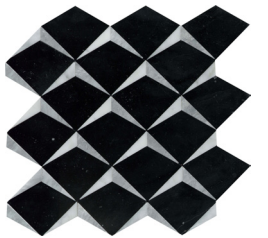

Bizou™ marble, grout-less mosaic takes inspiration from iconic motifs in architecture and fashion – chevron, crest, damask and peak. The use of marble brings an ornamental and classic visual to kitchens, baths and other rooms. The four patterns in striking and contrasting neutrals make an elegant statement.

# BIZOU™

*Groutless Marble Mosaic*

White / Black

White / Cream

White / Gray

White / White

All Peak Colors  
Available in Size 10"x12"

Black / White

White / Cream

Cream / Taupe

White / White

All Chevron Colors  
Available in Size 12"x12"

Black / White

White / Cream

White / Taupe

White / Black

All Crest Colors  
Available in Size 13"x13"

White / Black

White / Cream

White / Gray

White / White

All Damask Colors  
Available in Size 11"x13"

Sizes				
	12" x 12" 12.24" x 11.81"	13" x 13" 12.52" x 12.52"	11" x 13" 10.91" x 12.60"	10" x 12" 10.04" x 12.01"
Thickness	6mm	6mm	6mm	6mm
Testing	Shade Variation Rating			
Results*	V2			