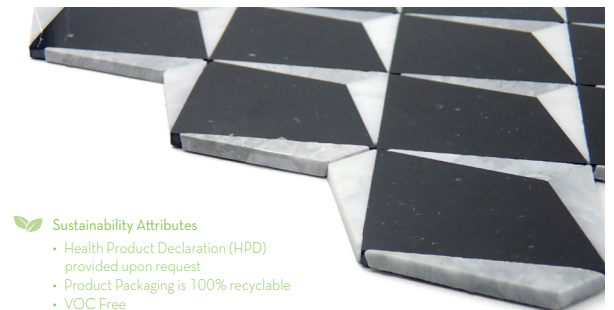

White / Cream

Cream / Taupe

White / White

All Chevron Colors  
Available in Size 12"x12"

Black / White

White / Cream

White / Taupe

White / Black

All Crest Colors  
Available in Size 13"x13"

White / Black

White / Cream

White / Gray

White / White

All Damask Colors  
Available in Size 11"x13"

Sizes				
	12" x 12" 12.24" x 11.81"	13" x 13" 12.52" x 12.52"	11" x 13" 10.91" x 12.60"	10" x 12" 10.04" x 12.01"
Thickness	6mm	6mm	6mm	6mm
Testing	Shade Variation Rating			
Results*	V2			