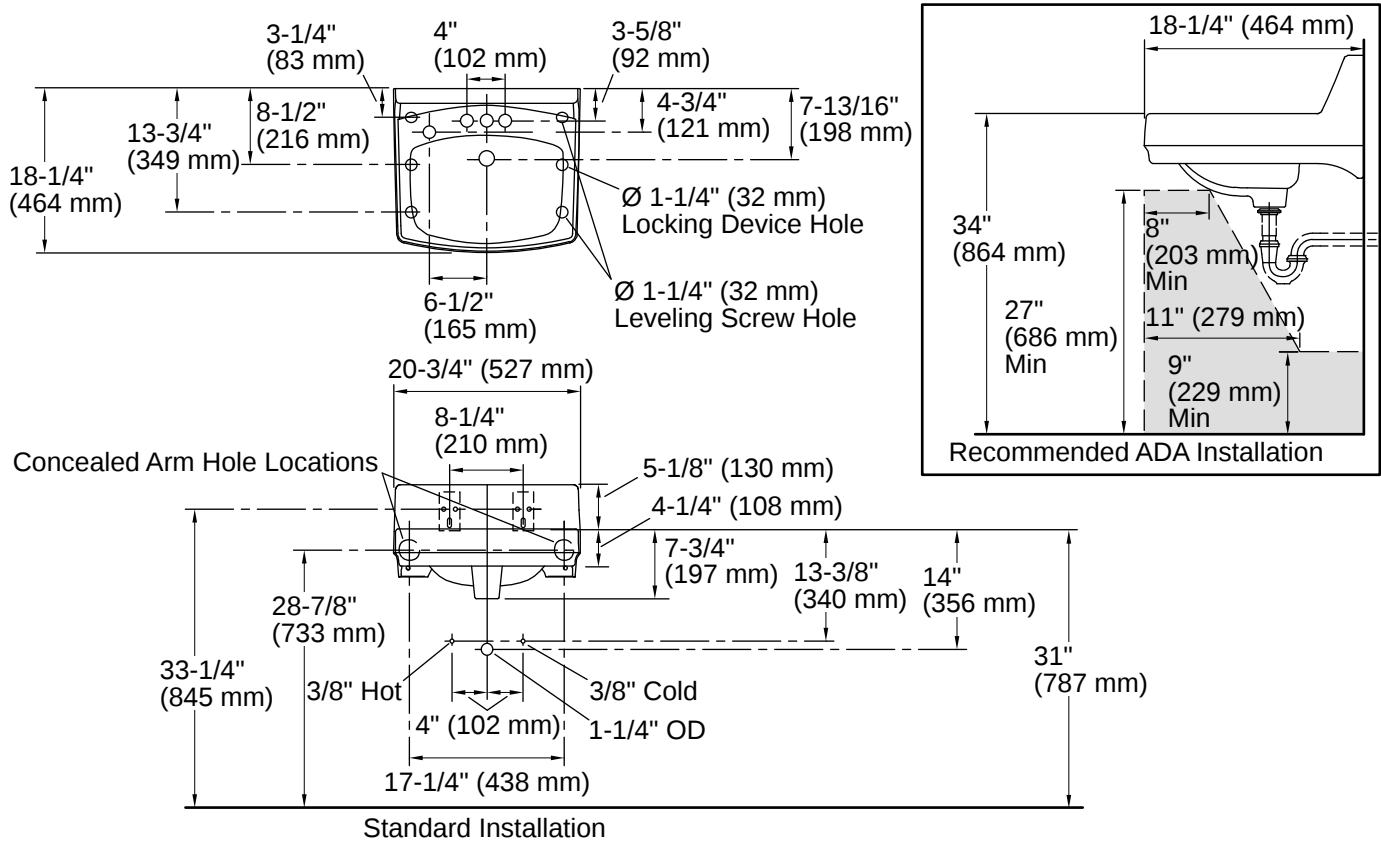

Greenwich™ | K-2032-NL

20-3/4" x 18-1/4" wall-mount/concealed arm carrier bathroom sink with 4" centerset faucet holes, no overflow and left-hand soap dispenser hole

Features

- Made from premium materials that withstand high-volume usage
- 20-3/4"L x 18-1/4"W
- 4" center drilling
- Includes wall hanger
- With sealed overflow and soap dispenser drilling on left

ADA

ICC/ANSI A117.1

Technical Information

Number of Deck Holes:	4
Faucet Hole(s) Size:	1-1/4" (32 mm)
Center(s):	4" (102 mm)
With Overflow:	Yes
Soap/Lotion Hole Size:	1-1/4" (32 mm)
Drain Hole Diameter:	1-3/4" (44 mm)
Basin Configuration:	Single Bowl
Basin Length:	10" (254 mm)
Basin Width:	15" (381 mm)
Basin Depth:	11-1/8" (283 mm)

4-13-2026 13:2 - US-CA

Installation

- Wall-mount

Installation Notes

Install this product according to the installation instructions.

Product dimensions are nominal and may vary per ASME A112.19.2 tolerances.