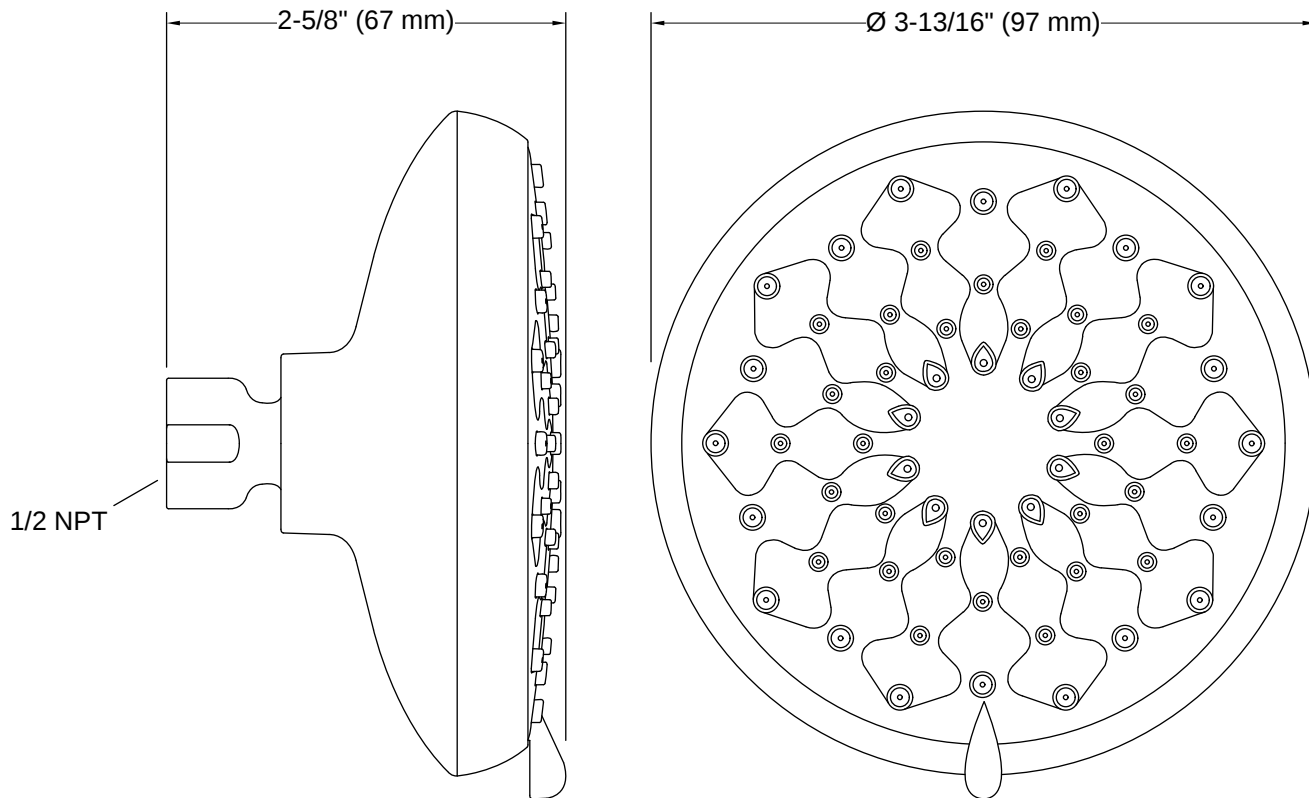

THE BOLD LOOK
OF **KOHLER**®

Codes/Standards

ASME A112.18.1/CSA B125.1
DOE - Energy Policy Act 1992

Technical Information

All product dimensions are nominal.

Flow Rate

Shower/Rainhead Rated 2.5 gpm (9.5 l/min)

Maximum Flow:

Material

- Durable material construction
-

Recommended Products/Accessories

K-7395 Shower arm and flange, 5-3/8" long

K-7397 Shower arm and flange, 7-1/2" long

K-23723 Faucet cleaner

Warranty

For the most current specification sheet, go to www.kohler.com USA or www.kohler.ca Canada.

5-12-2026 21:45 - US-CA

Installation

- Wall-mount
- 1/2" -14 NPT connection
- Shower arm and flange sold separately