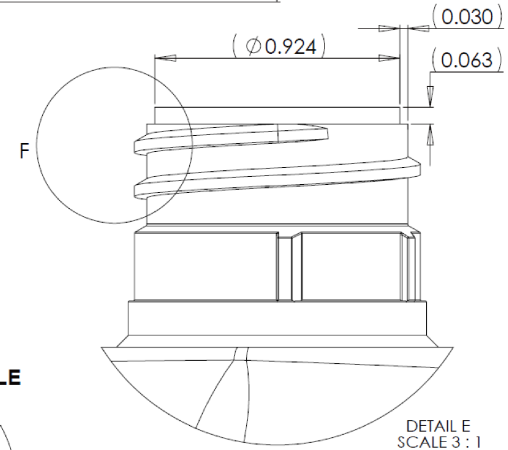

NECK IS FOR USE WITH GREEN GARDEN SPRAYER WITH "REGULAR" CLOSURE .

28 mm RATCHET (K-1)		
SYM.	MAX.	MIN.
T	1.088	1.068
E	0.994	0.974
H	0.735	0.710
S	0.070	0.055
I	0.810	0.770
RATCHET Ø	1.152	1.132

<p><b>DISCLAIMER</b></p> <p>THIS INFORMATION IS PROVIDED AS A GENERAL GUIDE, INCLUDING DIMENSIONS. IT IS THE CUSTOMER'S RESPONSIBILITIES TO SELECT THE PROPER CONTAINER FOR PRODUCT AND APPLICATION COMPATIBILITY.</p>	<p>DISTRIBUTED BY:</p> 	<p>REF NO.:</p> <p>DWG10347</p>
	<p>DESCRIPTION:</p> <p>32 oz HDPE Hose End Bottle, 28mm</p>	