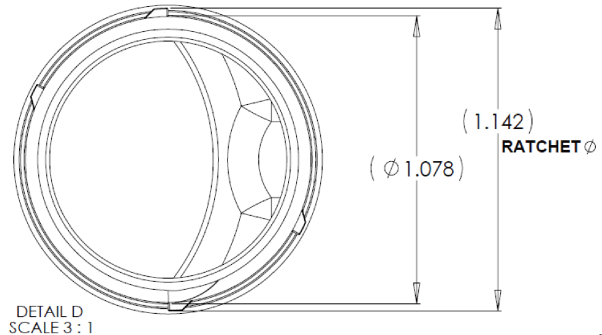

NECK IS FOR USE WITH GREEN GARDEN SPRAYER WITH "REGULAR" CLOSURE .

28 mm RATCHET (K-1)		
SYM.	MAX.	MIN.
T	1.088	1.068
E	0.994	0.974
H	0.735	0.710
S	0.070	0.055
I	0.810	0.770
RATCHET Ø	1.152	1.132

<p><b>DISCLAIMER</b></p> <p>THIS INFORMATION IS PROVIDED AS A GENERAL GUIDE, INCLUDING DIMENSIONS. IT IS THE CUSTOMER'S RESPONSIBILITIES TO SELECT THE PROPER CONTAINER FOR PRODUCT AND APPLICATION COMPATIBILITY.</p>	<p>DISTRIBUTED BY:</p> 	<p>REF NO.:</p> <p>DWG10347</p>
	<p>DESCRIPTION:</p> <p>32 oz HDPE Hose End Bottle, 28mm</p>	