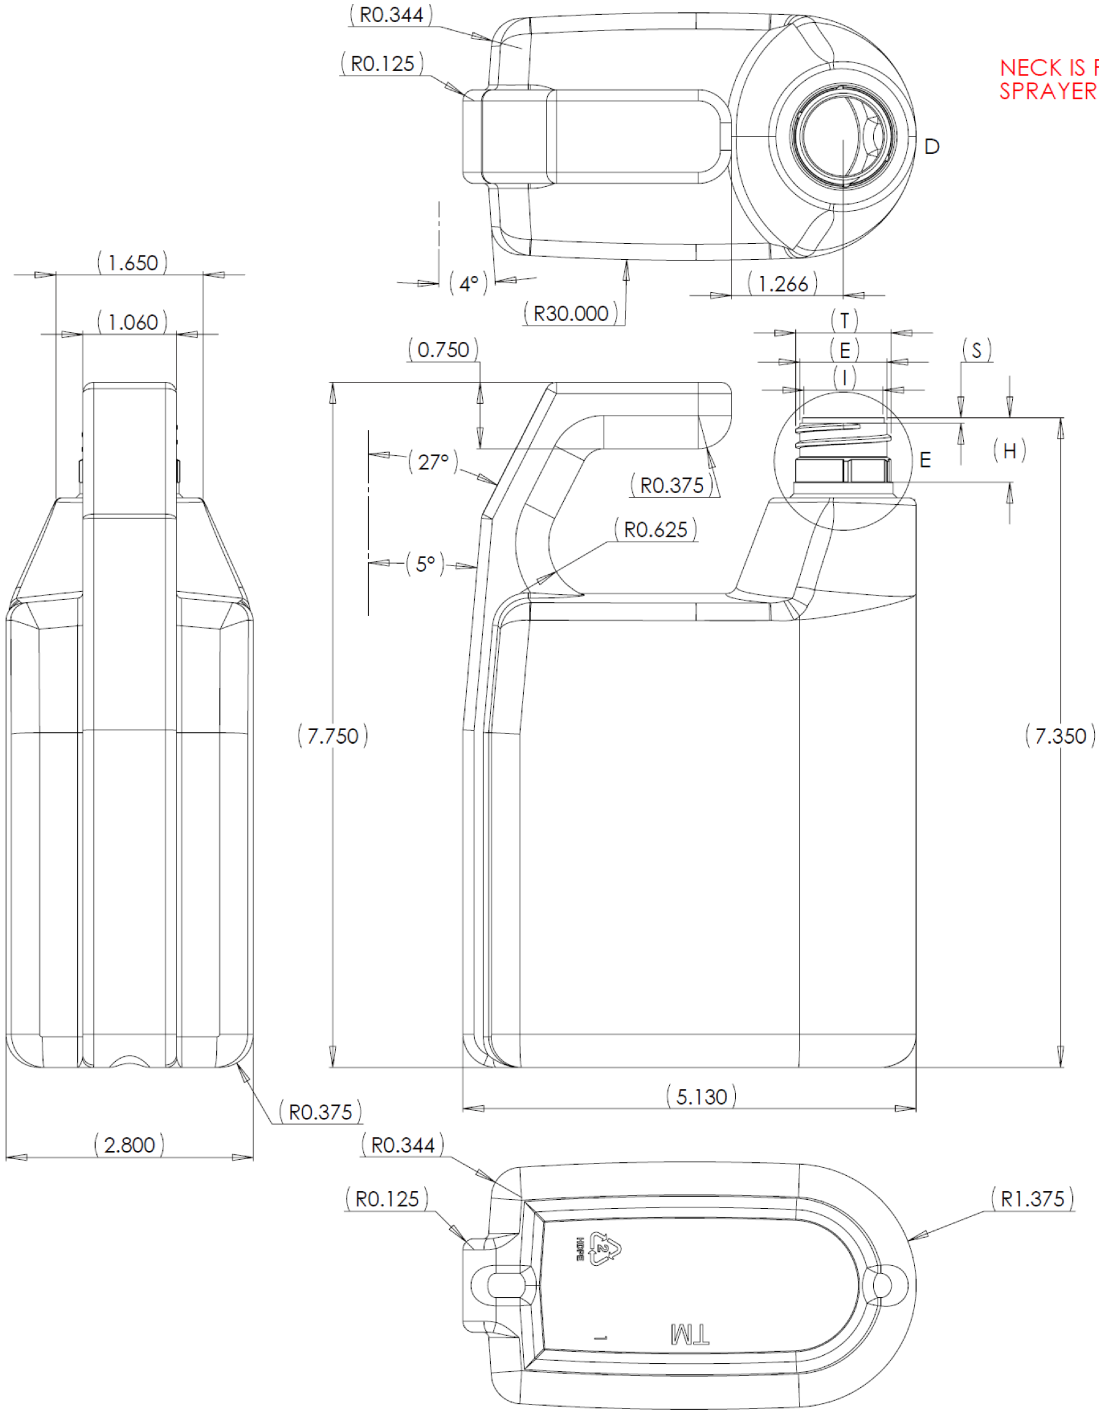

NECK IS FOR USE WITH GREEN GARDEN SPRAYER WITH "REGULAR" CLOSURE .

28 mm RATCHET (K-1)		
SYM.	MAX.	MIN.
T	1.088	1.068
E	0.994	0.974
H	0.735	0.710
S	0.070	0.055
I	0.810	0.770
RATCHET Ø	1.152	1.132

<p><b>DISCLAIMER</b></p> <p>THIS INFORMATION IS PROVIDED AS A GENERAL GUIDE, INCLUDING DIMENSIONS. IT IS THE CUSTOMER'S RESPONSIBILITIES TO SELECT THE PROPER CONTAINER FOR PRODUCT AND APPLICATION COMPATIBILITY.</p>	<p>DISTRIBUTED BY:</p> 	<p>REF NO.:</p> <p>DWG10347</p>
	<p>DESCRIPTION:</p> <p>32 oz HDPE Hose End Bottle, 28mm</p>	