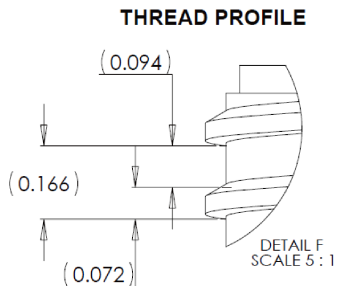

NECK IS FOR USE WITH GREEN GARDEN SPRAYER WITH "REGULAR" CLOSURE .

28 mm RATCHET (K-1)		
SYM.	MAX.	MIN.
T	1.088	1.068
E	0.994	0.974
H	0.735	0.710
S	0.070	0.055
I	0.810	0.770
RATCHET Ø	1.152	1.132

<p><b>DISCLAIMER</b></p> <p>THIS INFORMATION IS PROVIDED AS A GENERAL GUIDE, INCLUDING DIMENSIONS. IT IS THE CUSTOMER'S RESPONSIBILITIES TO SELECT THE PROPER CONTAINER FOR PRODUCT AND APPLICATION COMPATIBILITY.</p>	<p>DISTRIBUTED BY:</p> 	<p>REF NO.:</p> <p>DWG10347</p>
	<p>DESCRIPTION:</p> <p>32 oz HDPE Hose End Bottle, 28mm</p>	