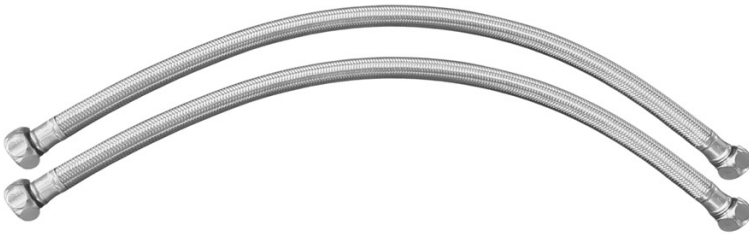

## Roman Tub Spout Hook Up Kit

Model #: J-RT-KIT

### FEATURES:

- Kit for connecting roman tub rough kit
- ¾" IPS connections
- Consists of:
  - (2 each) ¾" FIP x ¾" FIP 18" flexible hoses

AVAILABLE FINISHES:  
N/A