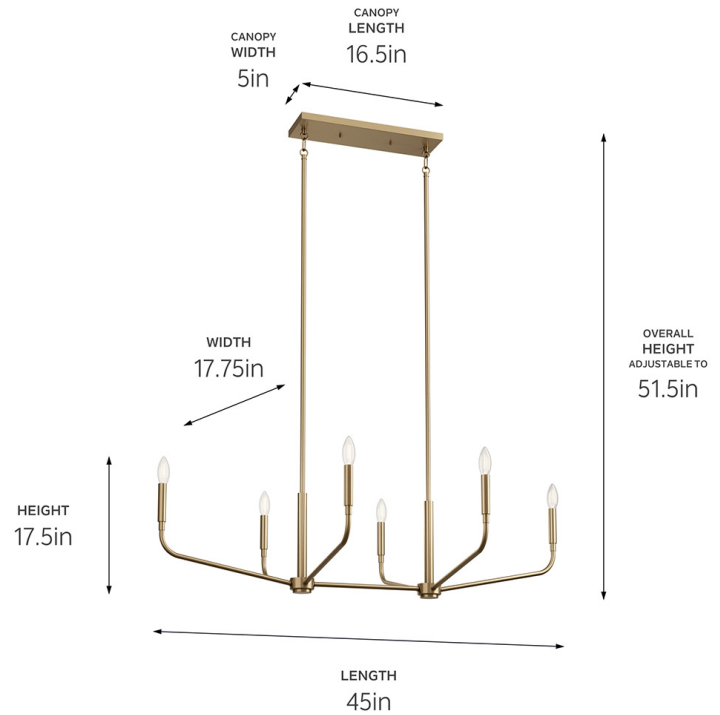

SPECIFICATIONS

Certifications/Qualifications

ADA Compliant	No
Prop65	Yes
Location Rating	Dry
	kichler.com/warranty

Dimensions

Height	17.5"
Overall Height	51.5"
Length	45"
Width	17.75"
Weight	9.25 LBS
Canopy Height	5"
Canopy Width	16.5"
Canopy Depth	1"

Electrical

Input Voltage	120 V

Light Source

Light Source	Bulb
Lamp Included	Not Included
# Of Bulbs/LED Modules	6
Max Or Nominal Watt	60 W
Lamp Type	B
Socket Type	E12 (Candelabra)
Dimmable	Yes

Mounting/Installation

Interior/Exterior	Interior Product
Mounting Weight	9.25 LBS
Lead Wire Length	144
Wire Connectors	Wire Nuts

FIXTURE ATTRIBUTES

Housing/Glass

Primary Material	Steel
Shade Included	No
Max Stem Tilt	90 °

Product/Ordering Information

SKU	52721CPZ
Finish	Champagne Bronze™
UPC	783927047067

Finishes

- Black
- Brushed Nickel
- Champagne Bronze™