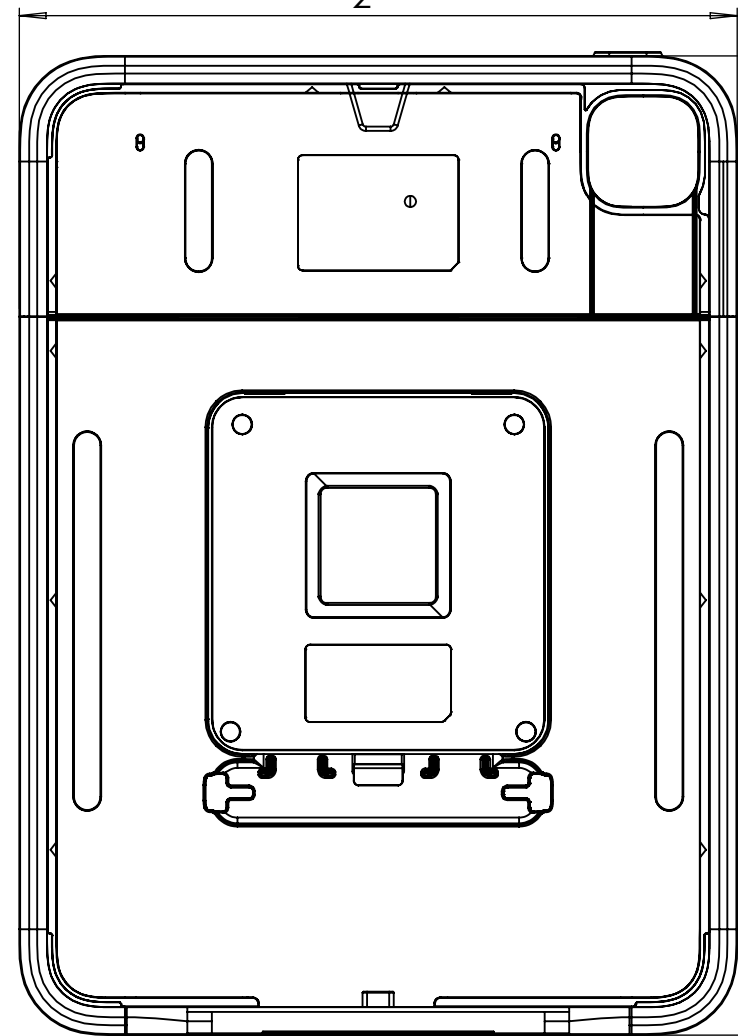

8 7 6 5 4 3 2 1

D

D

[189.97]
7 1/2"

[22.20]
7/8"

C

C

[259.09]
10 3/16"

B

B

A

A

8 7 6 5 4 3 2 1

DANA INNOVATIONS

TITLE:
**72447 CONNECT PRO CASE
10 GEN V3 BLK**

SIZE	DWG. NO.	REV
B		A

SCALE: 1:2 WT: SHEET 1 OF 1