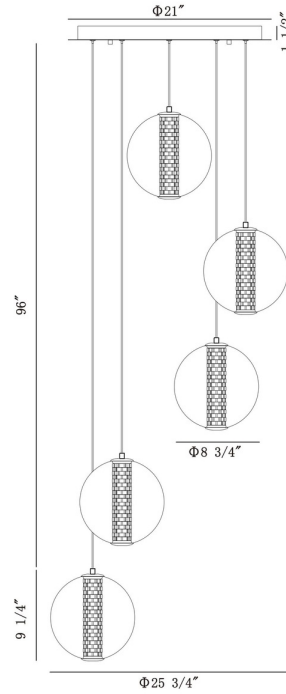

## Atomo, Chandelier, 5-Light, 26", Gold, Smoked Glass

Item No.  
45737-022

JOB NAME:

DATE:

TYPE:

COMMENTS:

### LIGHT INFORMATION

Light Type Integrated LED

Bulb Socket N/A

Bulb Shape N/A

Bulb Included Yes

CRI 90

Delivered Lumens 883

Colour Temperature (Kelvin) 3000K

### LIGHT INFORMATION (CONT'D.)

Light Wattage 35

Total Wattage 175

### DIMENSIONS & WEIGHT

Product Width (In)

Product Height (In) 9.25

Product Ext (In)

Product Diameter (In) 25.75

Product Weight (Lbs) 19

Product Length (In)