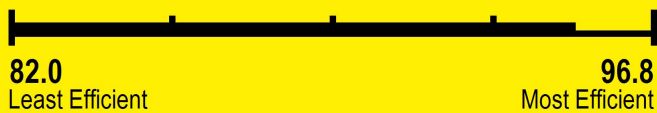

U.S. Government

Federal law prohibits removal of this label before consumer purchase.

ENERGYGUIDE

Boiler
Water
Natural Gas, Propane Gas

RINNAI
Model M160S

Efficiency Rating (AFUE)*

95.0

Range of Similar Models
* Annual Fuel Utilization Efficiency