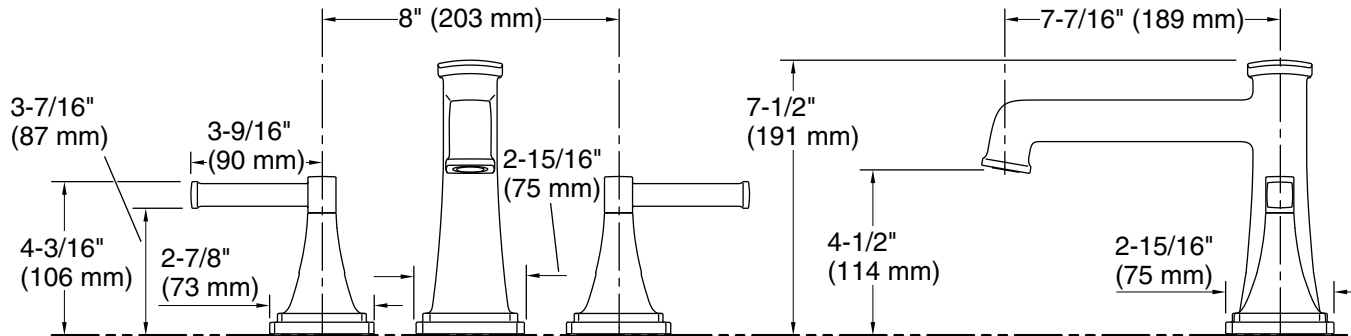

Technical Information

All product dimensions are nominal.

Spout:

Spout reach: 7-1/2" (190 mm)

Notes

Install this product according to the installation instructions.

ADA, OBC, CSA B651 compliant when installed to the specific requirements of these regulations.