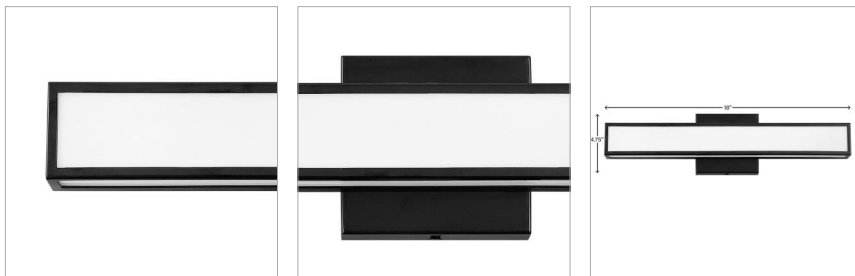

ALTO

51402BK

MEDIUM LED VANITY

Sleek and chic, the LED, ADA-compliant Alto effortlessly takes center stage. Mastering both form and function, Alto unifies energy efficiency, durability and sophistication.

DETAILS	
FINISH:	Black
MATERIAL:	Steel
GLASS:	White Acrylic
DIMMABLE:	YES - CL TYPE DIMMER (SSL7A)

DIMENSIONS	
WIDTH:	18"
HEIGHT:	4.8"
WEIGHT:	3lb
BACK PLATE:	4.75" Sq.
EXTENSION:	3"
TOP TO OUTLET:	2.5"

LIGHT SOURCE	
LIGHT SOURCE:	Integrated LED
LED NAME:	E5140XD
WATTAGE:	26w LED *Included
VOLTAGE:	120v
LUMENS:	2000
CRI:	95
INCANDESCENT EQUIVALENCY:	3 x 60w
DIMMABLE:	YES - CL TYPE DIMMER (SSL7A)

SHIPPING	
CARTON LENGTH:	21
CARTON WIDTH:	7.5
CARTON HEIGHT:	6
CARTON WEIGHT:	4.5