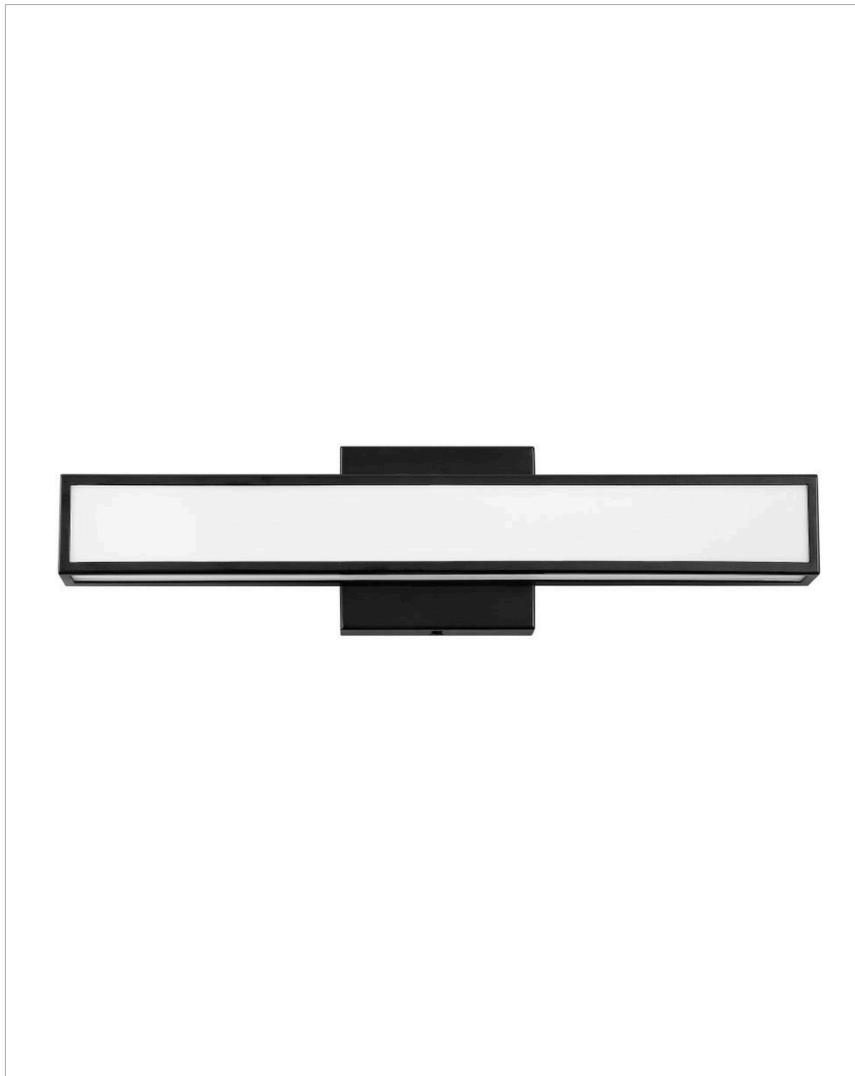

ALTO

51402BK

MEDIUM LED VANITY

Sleek and chic, the LED, ADA-compliant Alto effortlessly takes center stage. Mastering both form and function, Alto unifies energy efficiency, durability and sophistication.

DETAILS	
FINISH:	Black
MATERIAL:	Steel
GLASS:	White Acrylic
DIMMABLE:	YES - CL TYPE DIMMER (SSL7A)

DIMENSIONS	
WIDTH:	18"
HEIGHT:	4.8"
WEIGHT:	3lb
BACK PLATE:	4.75" Sq.
EXTENSION:	3"
TOP TO OUTLET:	2.5"

LIGHT SOURCE	
LIGHT SOURCE:	Integrated LED
LED NAME:	E5140XD
WATTAGE:	26w LED *Included
VOLTAGE:	120v
LUMENS:	2000
CRI:	95
INCANDESCENT EQUIVALENCY:	3 x 60w
DIMMABLE:	YES - CL TYPE DIMMER (SSL7A)

SHIPPING	
CARTON LENGTH:	21
CARTON WIDTH:	7.5
CARTON HEIGHT:	6
CARTON WEIGHT:	4.5