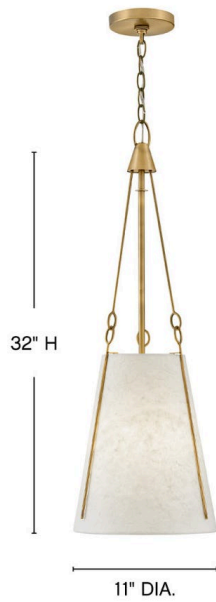

DANVERS

45027LDB

SMALL PENDANT

Slim and elegant, the handcrafted paper shade of Danvers makes a subtly impactful statement with its sophisticated silhouette. Sturdy metal uprights create stylish contrast in either a Black or Lacquered Dark Brass finish.

DETAILS	
FINISH:	Lacquered Dark Brass
MATERIAL:	Steel
SHADE:	Handmade Paper
SLOPE DEGREE:	90
DIMMABLE:	YES - WITH DIMMABLE LAMP (NOT INCLUDED)

DIMENSIONS	
WIDTH:	11"
HEIGHT:	32"
WEIGHT:	4.4lb

LIGHT SOURCE	
LIGHT SOURCE:	Socketed
WATTAGE:	1-12w Med. LED, 100w Equiv.
VOLTAGE:	120v

MOUNTING	
CANOPY:	5.25" Dia.
LEAD WIRE:	1 X 120"

SHIPPING	
CARTON LENGTH:	14
CARTON WIDTH:	14
CARTON HEIGHT:	20
CARTON WEIGHT:	7.5

PRODUCT DETAILS:

- Can be hung on a sloped ceiling
- Dry Rated
- Handcrafted paper shade creates a sophisticated silhouette
- Merging the best of traditional and modern elements with a sophisticated and streamlined look