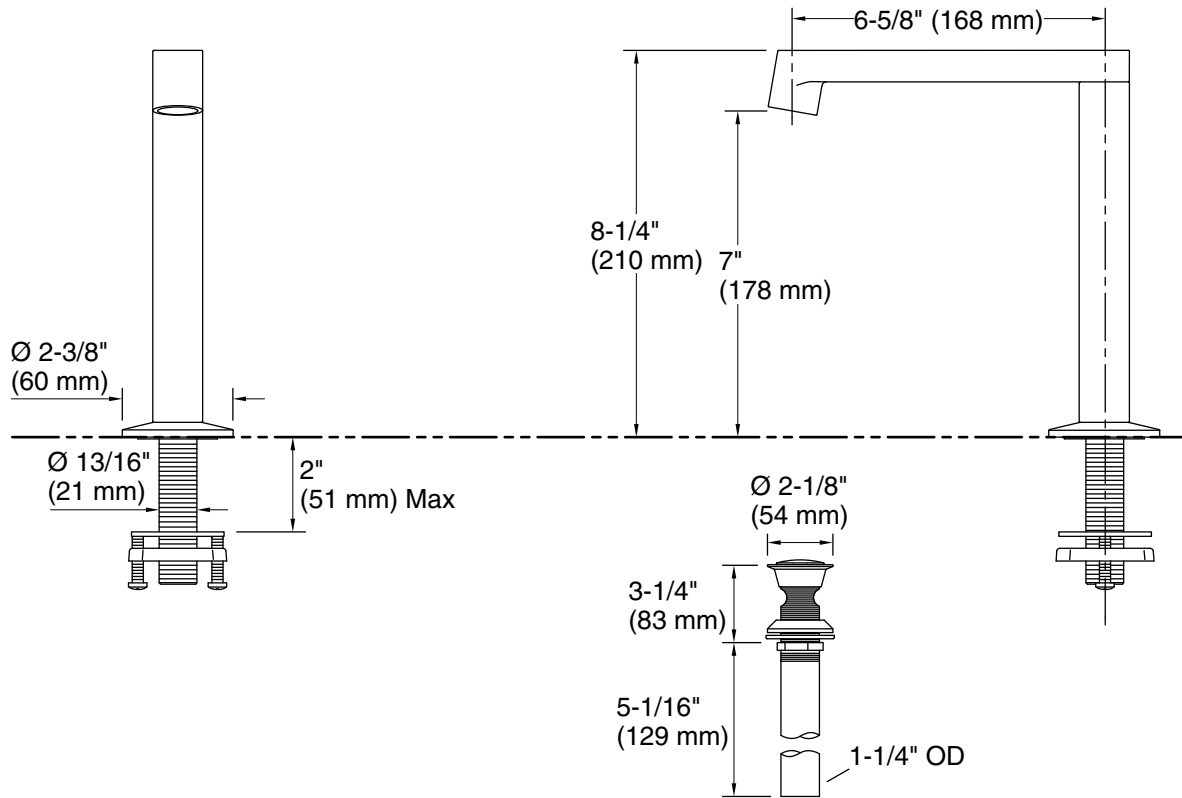

### Features

- 6 5/16" spout reach
- 1.2 gpm (4.5 lpm) maximum flow rate at 60 psi (4.14 bar)
- Laminar flow
- Includes metal touch-activated drain with 1-1/4" tailpiece
- Coordinate with your choice of Components bathroom sink faucet handles for a personalized design
- This product can help a building earn Water Efficiency points in LEED® Green Building Rating System

**Technical Information**

All product dimensions are nominal.

Faucet flow rate: 1.2 gal/min (4.5 l/min)

Drain included: Yes

Drain tailpiece included: Yes

**Spout:**

Spout reach: 6-5/8" (168 mm)

**Notes**