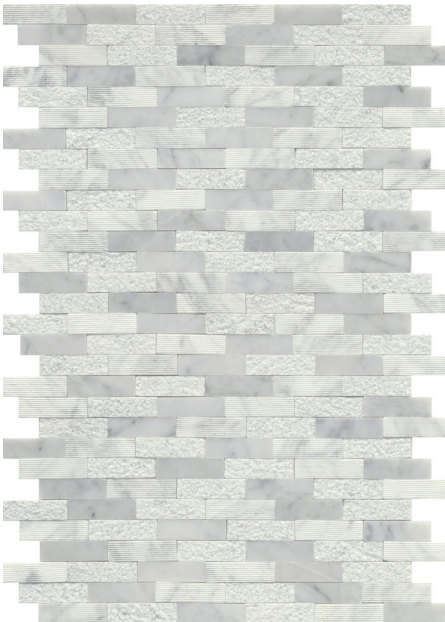

Link™ groutless stone mosaic provides a unique, three dimensional stone look in an easy-to-install format. The beautiful, yet durable, marble stone is ideal for any application. Available in Hex, Cube, Herringbone, Linear designs as well as a modern look with metal accents.

LINK™
Marble Groutless Mosaic

White 1" Hex

White Cube

White Herringbone

White Linear

White and Gold

White and Silver

Sizes					
	12" x 17" Mesh 11.97" x 16.69"	12" x 18" Mesh 12.0" x 17.99"	12" x 18" Mesh 12.0" x 17.99"	12" x 18" Mesh 12.0" x 17.99"	14" x 20" Mesh 13.50" x 20.24"
Thickness	8mm	8mm	8mm	8mm	8mm