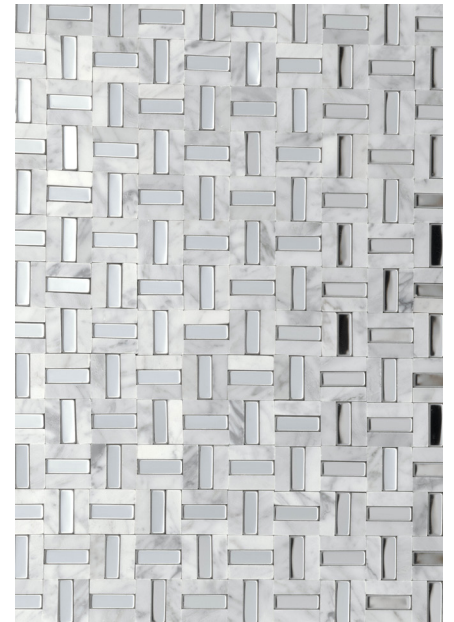

Link™ groutless stone mosaic provides a unique, three dimensional stone look in an easy-to-install format. The beautiful, yet durable, marble stone is ideal for any application. Available in Hex, Cube, Herringbone, Linear designs as well as a modern look with metal accents.

LINK™
Marble Groutless Mosaic

White 1" Hex

White Cube

White Herringbone

White Linear

White and Gold

White and Silver

Sizes					
	12" x 17" Mesh 11.97" x 16.69"	12" x 18" Mesh 12.0" x 17.99"	12" x 18" Mesh 12.0" x 17.99"	12" x 18" Mesh 12.0" x 17.99"	14" x 20" Mesh 13.50" x 20.24"
Thickness	8mm	8mm	8mm	8mm	8mm