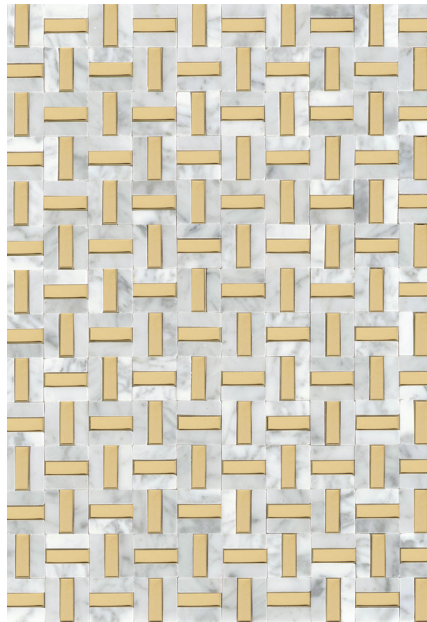

Link™ groutless stone mosaic provides a unique, three dimensional stone look in an easy-to-install format. The beautiful, yet durable, marble stone is ideal for any application. Available in Hex, Cube, Herringbone, Linear designs as well as a modern look with metal accents.

LINK™
Marble Groutless Mosaic

White 1" Hex

White Cube

White Herringbone

White Linear

White and Gold

White and Silver

Sizes					
	12" x 17" Mesh 11.97" x 16.69"	12" x 18" Mesh 12.0" x 17.99"	12" x 18" Mesh 12.0" x 17.99"	12" x 18" Mesh 12.0" x 17.99"	14" x 20" Mesh 13.50" x 20.24"
Thickness	8mm	8mm	8mm	8mm	8mm