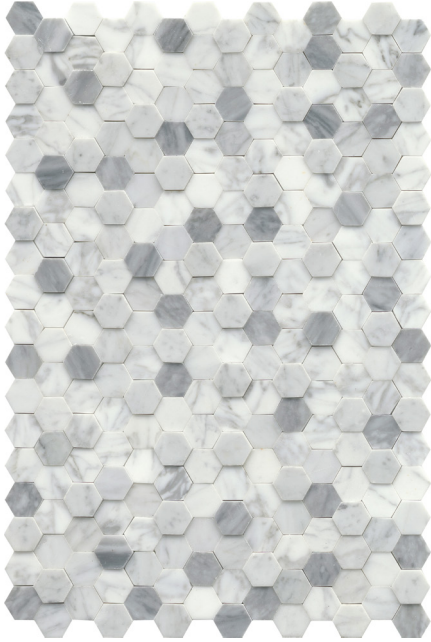

Link™ groutless stone mosaic provides a unique, three dimensional stone look in an easy-to-install format. The beautiful, yet durable, marble stone is ideal for any application. Available in Hex, Cube, Herringbone, Linear designs as well as a modern look with metal accents.

LINK™
Marble Groutless Mosaic

White 1" Hex

White Cube

White Herringbone

White Linear

White and Gold

White and Silver

Sizes					
	12" x 17" Mesh 11.97" x 16.69"	12" x 18" Mesh 12.0" x 17.99"	12" x 18" Mesh 12.0" x 17.99"	12" x 18" Mesh 12.0" x 17.99"	14" x 20" Mesh 13.50" x 20.24"
Thickness	8mm	8mm	8mm	8mm	8mm