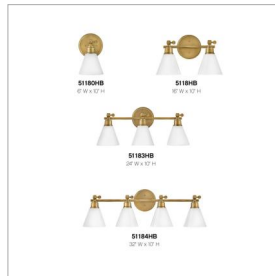

ARTI

51183HB

MEDIUM ADJUSTABLE THREE LIGHT VANITY

The perfect fixture for any space, Arti embodies simple elegance with its functional, streamlined design. Offering a robust lineup of fixture silhouettes, every aspect of the Arti family is adorned with practical features for a seamless integration into any room.

DETAILS	
FINISH:	Heritage Brass
MATERIAL:	Steel
GLASS:	Cased Opal
DIMMABLE:	YES - WITH DIMMABLE LAMP (NOT INCLUDED)

DIMENSIONS	
WIDTH:	24"
HEIGHT:	10"
WEIGHT:	5lb
BACK PLATE:	6" Dia.
EXTENSION:	7"
TOP TO OUTLET:	3"

LIGHT SOURCE	
LIGHT SOURCE:	Socketed
WATTAGE:	3-10w Med. LED, 60w Equiv.
VOLTAGE:	120v

SHIPPING	
CARTON LENGTH:	23.6
CARTON WIDTH:	13.4
CARTON HEIGHT:	8.5
CARTON WEIGHT:	6.9

PRODUCT DETAILS:

- This fixture can be mounted either up or down to best fit your space
- Dry Rated
- Fully adjustable up or down
- Classic, elegant lines and timeless details enhance a traditional space
- All dimensions listed are as shown