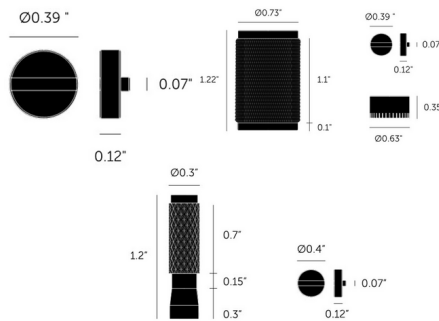

Lightology

lightology.com
866-954-4489
03-22-26

Project: _____

Company: _____

Location: _____ Fixture Type: _____

SPEC #: **BPU921740**

Approved On: _____ Approved By: _____

Buster + Punch Cross Knurl Detail Kit

By Buster + Punch

Description

The Buster + Punch Detail Kits allow you to create custom appearances with your wall outlets and switches. Dimmer, Outlet, and Toggle kits available in a Brass, Smoked Bronze, Steel, White, Warm Sunset, or Black finishes available. Note: Outlet detail kit is not available in Warm Sunset. Learn more about Buster + Punch Electricity Collection here.

Shown in steel

Specifications

COLOR	N/A
BODY FINISH	Steel
WATTAGE	N/A
DIMMER	N/A
DIMENSIONS	0.3"W x 1.2"H
BULB	N/A

CLICK TO VIEW PRODUCT

Notes: