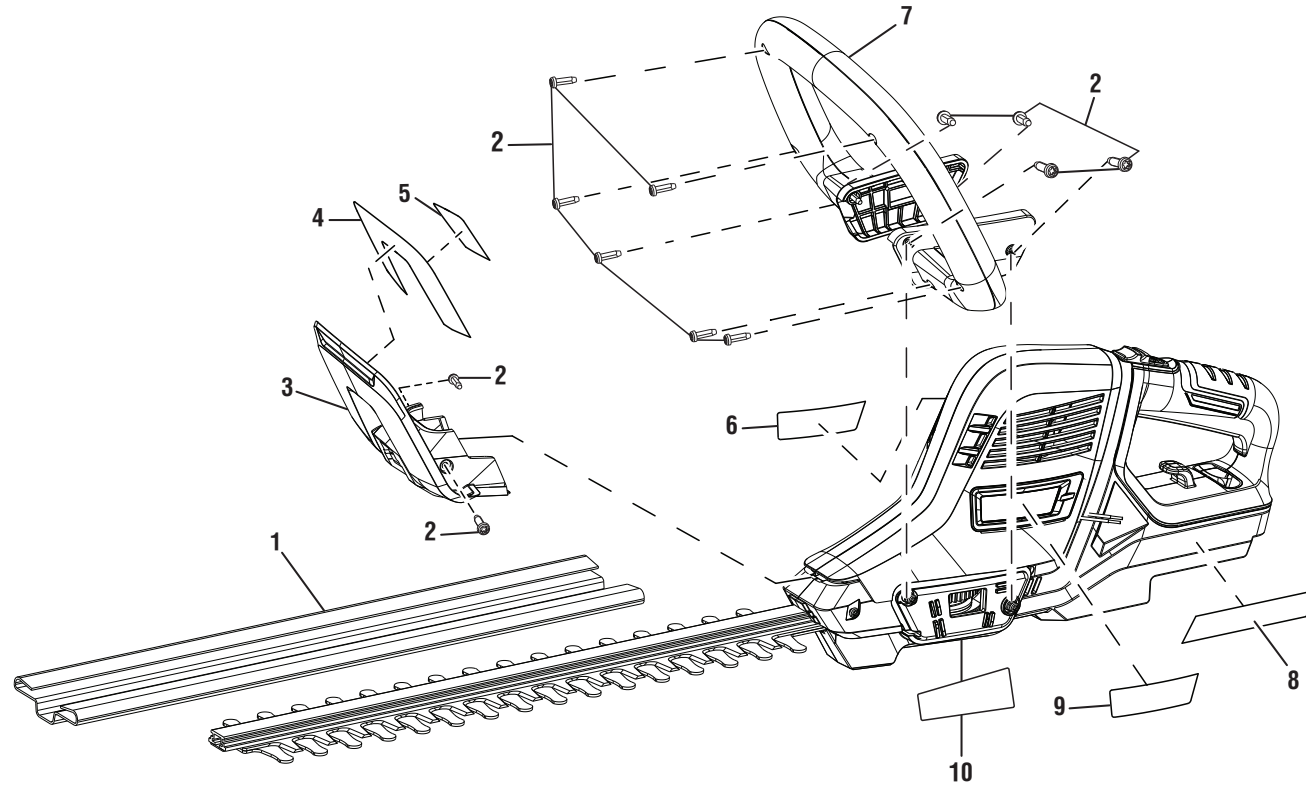

HART
Hedge Trimmer
Model Number HGHHT01
Manufacturing Number 107520001
Repair Sheet

Hart Consumer Products, Inc.

P.O. Box 1348, Anderson, SC 29622

Phone 1-800-776-5191

www.HARTtools.com

HART HEDGE TRIMMER – MODEL NUMBER HGHT01

The model number will be found on a label attached to the motor housing. Always mention the model number in all correspondence regarding your **HEDGE TRIMMER** or when ordering replacement parts.

KEY NO.	PART NUMBER	DESCRIPTION	QTY	KEY NO.	PART NUMBER	DESCRIPTION	QTY
1	525406003	Scabbard	1	8	941705113	20V Hybrid Label	1
2	661817001	Screw (M4 x 14 mm, T15 Torx Pan Hd.).....	12	9	941166041	Logo Label (Left).....	1
3	315802001	Guard Assembly (Inc. Key Nos. 4-5)	1	10	941194120	Data Label	1
4	941166039	Warning Label.....	1	Not Shown:			
5	941166040	Danger Label	1	995000949	Operator's Manual		
6	941705112	Logo Label (Right)	1	10-3-19			
7	315662001	Front Handle Assembly	1	(Rev:01)			