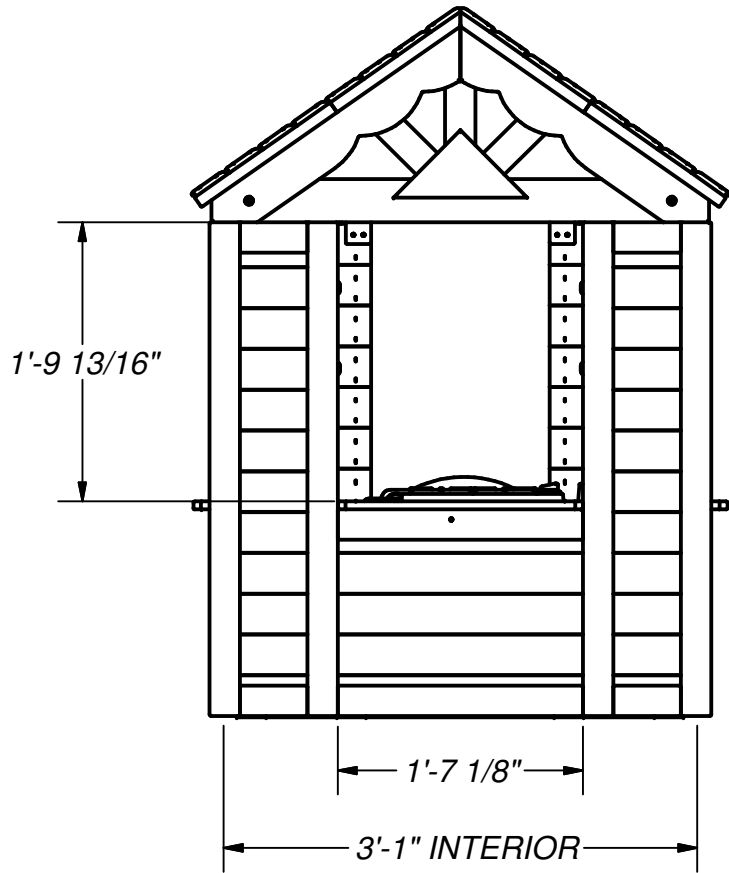

DRAWN BY BRS		DESCRIPTION TIMBERLAKE PLAYHOUSE	
DATE 8/13/2013		PART NUMBER 65314 PLAYHOUSE	
			REV

DRAWN BY BRS		DESCRIPTION TIMBERLAKE PLAYHOUSE	
DATE 8/13/2013		PART NUMBER 65314 PLAYHOUSE	
			REV

Note:
Flower Pot Holder = 4"

<small>DRAWN BY</small>	<i>BRS</i>	<small>DESCRIPTION</small>	<i>TIMBERLAKE PLAYHOUSE</i>
<small>DATE</small>	<i>8/13/2013</i>	<small>PART NUMBER</small>	<i>65314 PLAYHOUSE</i>
		<small>REV</small>	

<small>DRAWN BY</small>	<i>BRS</i>	<small>DESCRIPTION</small>	<i>TIMBERLAKE PLAYHOUSE</i>
<small>DATE</small>	<i>8/13/2013</i>	<small>PART NUMBER</small>	<i>65314 PLAYHOUSE</i>
		<small>REV</small>	