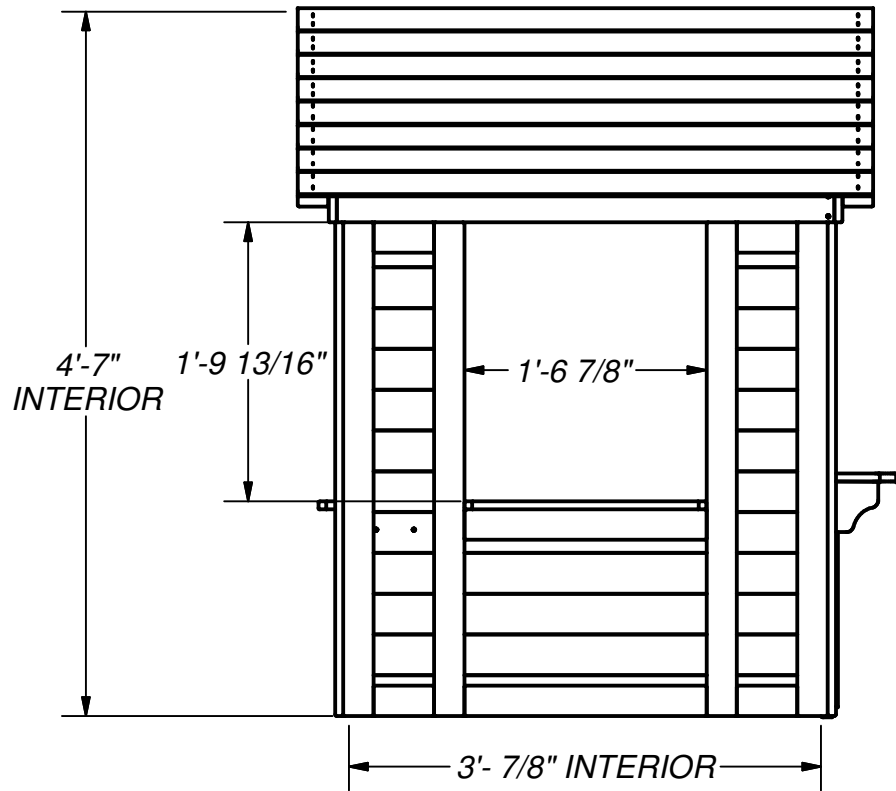

DRAWN BY BRS		DESCRIPTION TIMBERLAKE PLAYHOUSE	
DATE 8/13/2013		PART NUMBER 65314 PLAYHOUSE	
			REV

DRAWN BY BRS		DESCRIPTION TIMBERLAKE PLAYHOUSE	
DATE 8/13/2013		PART NUMBER 65314 PLAYHOUSE	
			REV

Note:
Flower Pot Holder = 4"