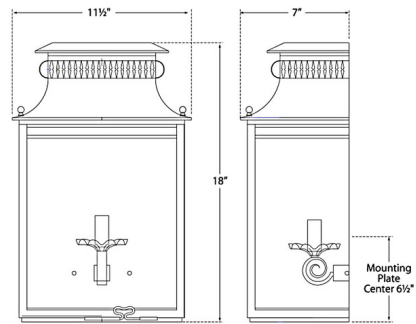

By Visual Comfort Signature

Description

The Flea Market Lantern Wall Light brings a hint of the outdoors into your interior space. The classic lantern frame has an inner flower like candle. Clear glass panels complete the look and cast a warm glow of light across your room.

Shown in gilded iron / clear

Specifications

COLOR	Clear
BODY FINISH	Gilded Iron
WATTAGE	60W
DIMMER	Standard 120V
DIMENSIONS	11.5"W x 18"H x 7"D
BULB NOT INCLUDED	1 x B10/Candelabra (E12)/60W/120V Incandescent
OTHER BULB OPTIONS	1 x B10/Candelabra (E12)/120V LED