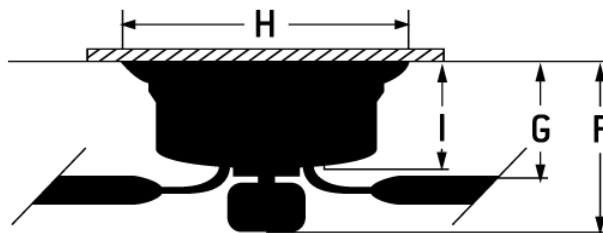

## Specs

---

Blade Sweep Opt (in.)	52
Blades	5
Blade Pitch (deg)	11
Motor Size (MM)	153x12
Amps at High Speed	0.51
Energy Guide Watts	49
Energy Guide CFM	925
Energy Guide CFM_Watts	19
Carton Size (CU FT)	1.20
Shipping Weight (lbs.)	18.30
Bulb Wattage	60
Compatible Control Types	UCI-2000-2 Remote & Wall Control
Light Kit Options	Light Kit Included

## Dimensions

---

F: w/ Light Kit -	13.75
G:	7.68
I:	8.50
H:	11.02