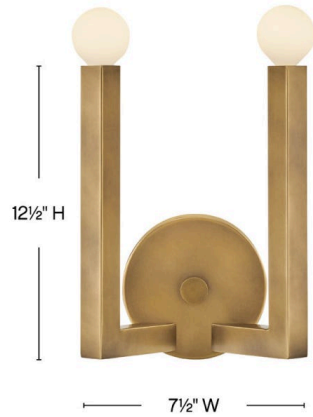

### MEDIUM TWO LIGHT SCONCE

The Ezra family stunningly pairs minimalist elegance with an industrial edge. The strong square arms, sharp angles, and bold silhouette add dimensional appeal, bringing interest to dining rooms, foyers, kitchens, and beyond. Pairing Ezra with a globe-style bulb nails down the transitional, midcentury modern vibe.

DETAILS	
FINISH:	Heritage Brass
MATERIAL:	Steel
DIMMABLE:	YES - WITH DIMMABLE LAMP (NOT INCLUDED)

DIMENSIONS	
WIDTH:	7.5"
HEIGHT:	12.5"
WEIGHT:	1.8lb
BACK PLATE:	5" Dia.
EXTENSION:	4"
TOP TO OUTLET:	7.75"

LIGHT SOURCE	
LIGHT SOURCE:	Socketed
WATTAGE:	2-5w Cand. LED, 60w Equiv.
VOLTAGE:	120v

SHIPPING	
CARTON LENGTH:	10
CARTON WIDTH:	6.1
CARTON HEIGHT:	13
CARTON WEIGHT:	2.3