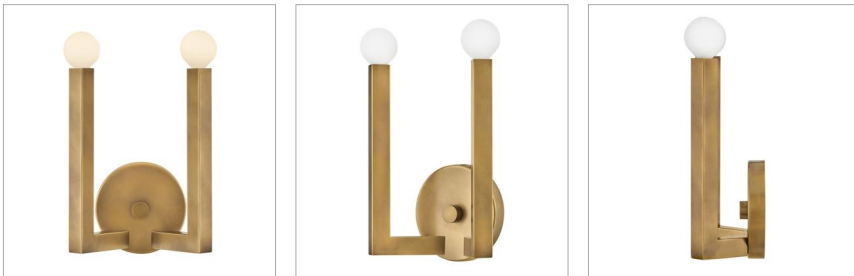

DETAILS	
FINISH:	Heritage Brass
MATERIAL:	Steel
DIMMABLE:	YES - WITH DIMMABLE LAMP (NOT INCLUDED)

DIMENSIONS	
WIDTH:	7.5"
HEIGHT:	12.5"
WEIGHT:	1.8lb
BACK PLATE:	5" Dia.
EXTENSION:	4"
TOP TO OUTLET:	7.75"

LIGHT SOURCE	
LIGHT SOURCE:	Socketed
WATTAGE:	2-5w Cand. LED, 60w Equiv.
VOLTAGE:	120v

SHIPPING	
CARTON LENGTH:	10
CARTON WIDTH:	6.1
CARTON HEIGHT:	13
CARTON WEIGHT:	2.3