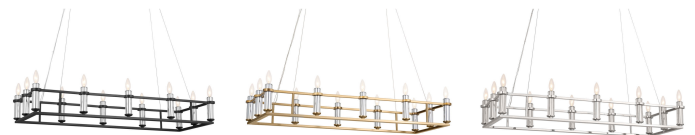

**SPECIFICATIONS**

**Certifications/Qualifications**

ADA Compliant	No
Prop65	Yes
Location Rating	Dry
	<a href="http://kichler.com/warranty">kichler.com/warranty</a>

**Dimensions**

Height	6.5"
Overall Height	130"
Weight	22.75 LBS
Canopy Height	1"
Canopy Width	10"
Canopy Depth	10"

**Mounting/Installation**

Interior/Exterior	Interior Product
Mounting Weight	15.75 LBS
Lead Wire Length	132
Wire Connectors	Wire Nuts

**FIXTURE ATTRIBUTES**

**Housing/Glass**

Primary Material	Steel
Shade Included	No

**Product/Ordering Information**

SKU	52491BNB
Finish	Brushed Natural Brass
UPC	783927017589

**Finishes**

- Black
- Brushed Natural Brass
- Polished Nickel

**ALSO IN THIS FAMILY**

52490BK

52490BNB

52490PN

52492BK

52492BNB

52492PN