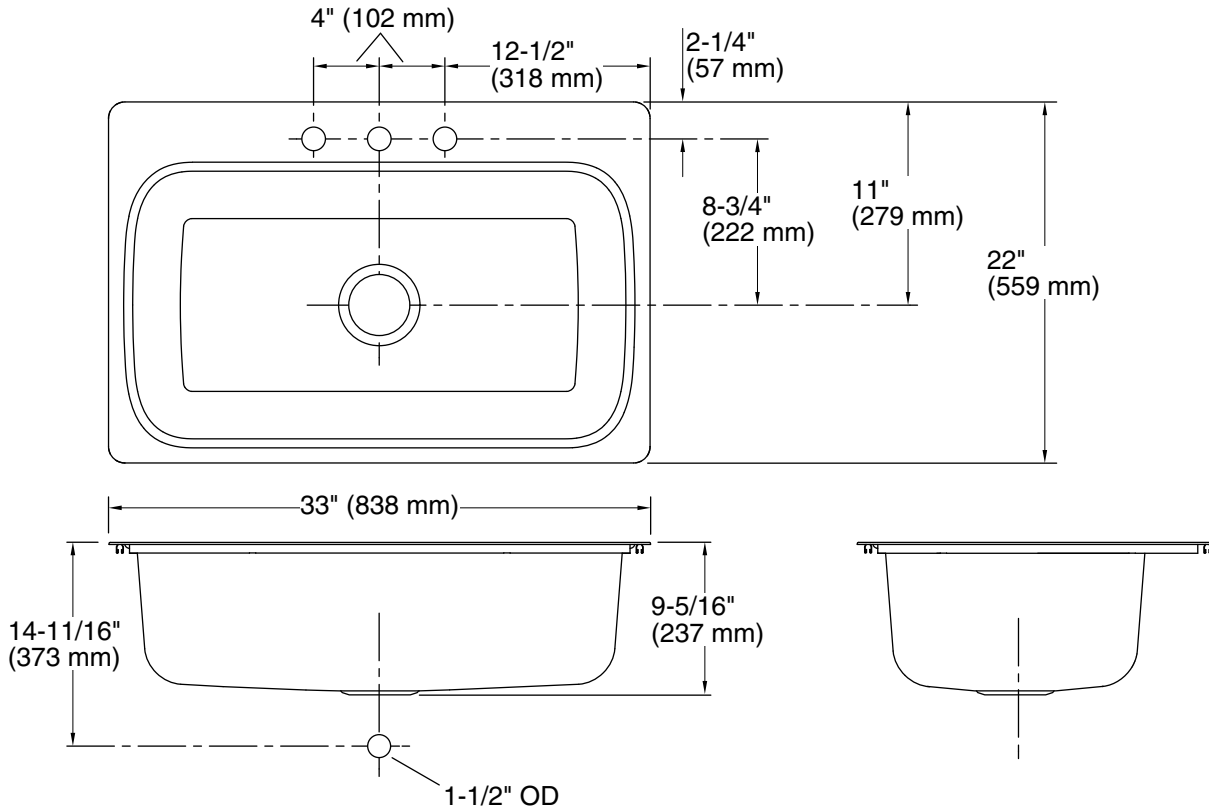

**Verse™**  
33" top-mount single-bowl kitchen sink  
**K-20060-3**

**Features**

- 36" minimum base cabinet width
- Single bowl
- 9" (229 mm) depth provides generous workspace
- Three faucet holes
- Includes installation hardware

### Technical Information

All product dimensions are nominal.

Basin configuration: Single Bowl  
 Min. base cabinet width: 36" (914 mm)

Bowl area (Only): Length: 29-7/16" (748 mm)  
 Width: 15-11/16" (399 mm)  
 Bowl depth: 9" (229 mm)  
 Water depth: 9" (229 mm)

Number of deck holes: 3

Faucet hole(s): 1-7/16" (37 mm)

Drain hole: 3-3/4" (94 mm)