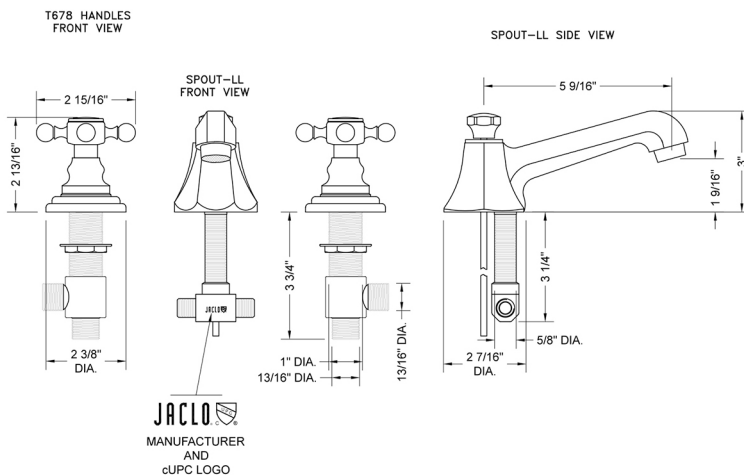

SPECIFICATION DRAWING: