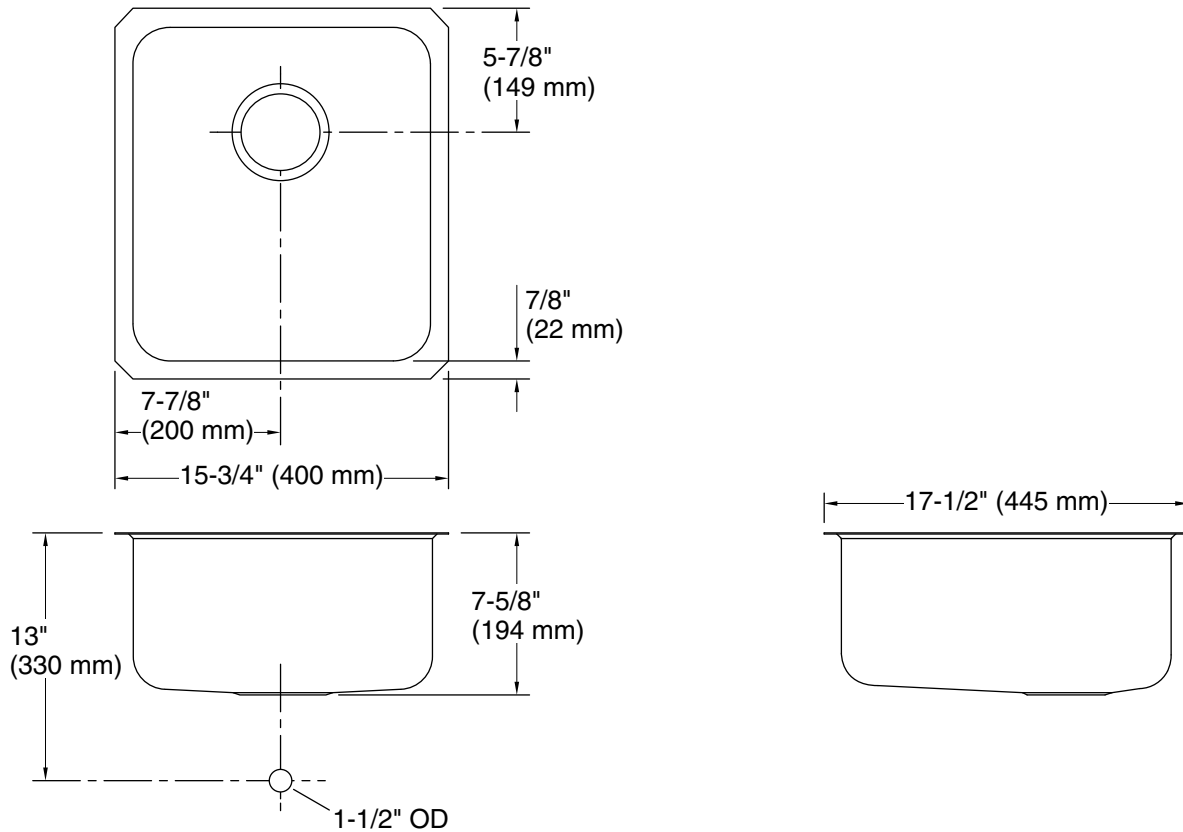

Undertone®
15-3/4" undermount single-bowl bar sink
K-3331

Features

- 21" (533 mm) minimum base cabinet width
- Single bowl
- 7-1/2" (191 mm) depth
- Rear drain placement increases cabinet storage space underneath sink
- Includes installation hardware

See website for detailed warranty information.

Technical Information

All product dimensions are nominal.

Basin configuration: Single Bowl
 Min. base cabinet width: 21" (533 mm)

Bowl area (Only): Length: 14" (356 mm)
 Width: 15-3/4" (400 mm)
 Bowl depth: 7-1/2" (191 mm)
 Water depth: 7-1/2" (191 mm)

Drain hole: 3-5/8" (92 mm)

Template: 111134-7, required, included

Notes

Install this product according to the installation instructions.

ADA compliant when installed to the specific requirements of these regulations.