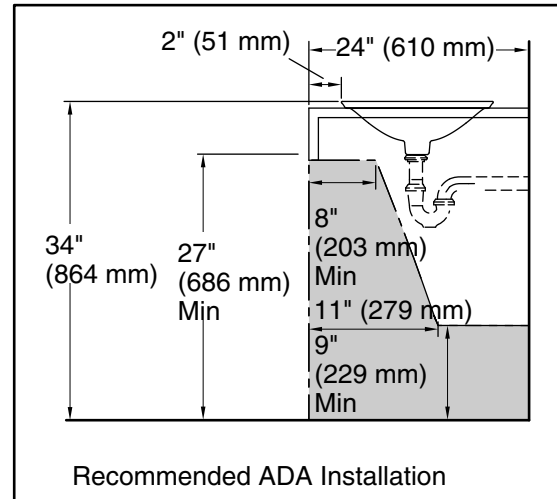

Color tiles intended for reference only.

Color	Code	Description
-------	------	-------------

	0	White
---	---	-------

Sartorial™ Herringbone Carillon®

17-1/2" round drop-in bathroom sink, no overflow
K-75748-HD1

Technical Information

All product dimensions are nominal.

Basin configuration:	Single Bowl
Bowl area (Only):	Length: 17-1/4" (437 mm)
	Width: 17-1/4" (437 mm)
	Bowl depth: 4" (102 mm)
	Water depth: 4" (102 mm)
With overflow:	No
Template:	1242827, required, included