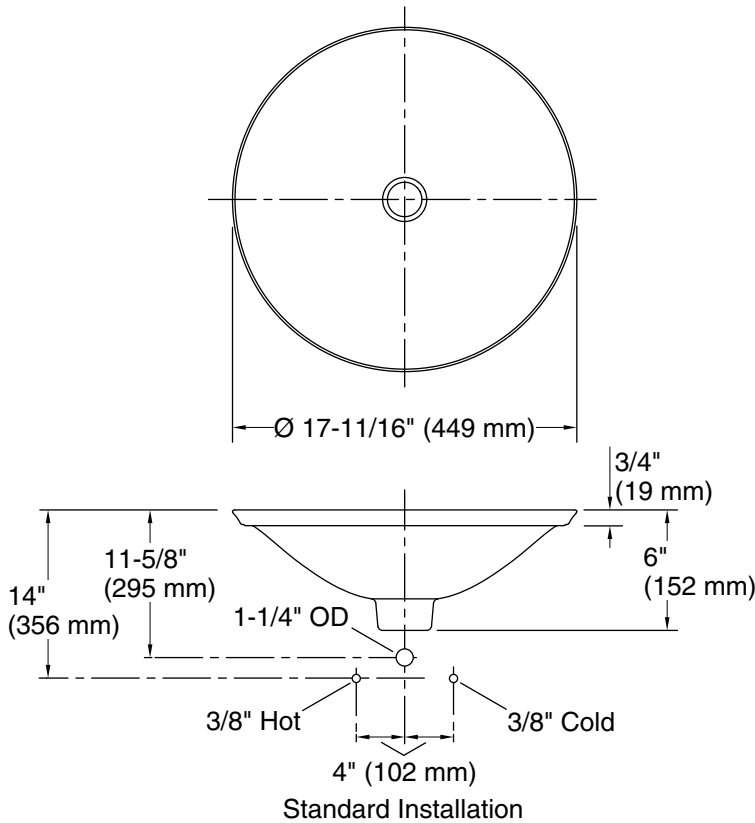

Color tiles intended for reference only.

Color	Code	Description
-------	------	-------------

	0	White
---	---	-------

Sartorial™ Herringbone Carillon®

17-1/2" round drop-in bathroom sink, no overflow
K-75748-HD1

Technical Information

All product dimensions are nominal.

Basin configuration:	Single Bowl
Bowl area (Only):	Length: 17-1/4" (437 mm)
	Width: 17-1/4" (437 mm)
	Bowl depth: 4" (102 mm)
	Water depth: 4" (102 mm)
With overflow:	No
Template:	1242827, required, included