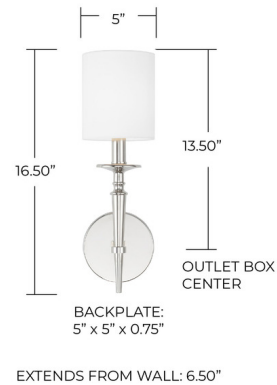

Lightology

lightology.com
866-954-4489
02-19-26

Project: _____

Company: _____

Location: _____ Fixture Type: _____

SPEC #: **CPT1071343**

Approved On: _____ Approved By: _____

Abbie Wall Sconce By Capital Lighting

Description

Contemporary styling is applied to a traditional candlestick profile to give the Abbie Wall Sconce its modern appeal. Its simple white shade blends seamlessly with the design.

Shown in polished nickel / white fabric

Specifications

COLOR	White Fabric
BODY FINISH	Polished Nickel
WATTAGE	60W
DIMMER	Standard 120V
DIMENSIONS	5"W x 16.5"H x 6.5"D
BULB NOT INCLUDED	1 x B10/Candelabra (E12)/60W/120V Incandescent
OTHER BULB OPTIONS	1 x B10/Candelabra (E12)/120V LED
COUNTRY OF ORIGIN	China