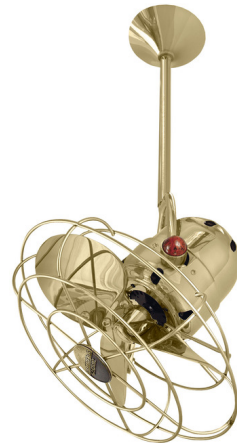

Lightology

lightology.com
866-954-4489
05-20-26

Project: _____
 Company: _____
 Location: _____ Fixture Type: _____
 SPEC #: **MWG888524**
 Approved On: _____ Approved By: _____

Bianca Directional Metal Ceiling Fan By Matthews Fan Company

Description

The Matthews-Gerbar Bianca Directional Metal Ceiling Fan is both unique and versatile, whose head can be infinitely positioned in a 180 degree arc, forward and reverse, to provide maximum, directional airflow. Bianca can be hung in small, awkward spaces or in front of HVAC ducts to make more efficient the heating, ventilation or air conditioning of any room. Available in a variety of finishes with matching metal safety cage. Features a 31 degree blade pitch and 13 inch diameter head. Includes a flat ceiling canopy, one 10 inch downrod, and a 3-speed Decora-style wall control in White. Not compatible with vaulted ceiling canopy. Limited lifetime warranty.

Shown in polished brass

Specifications

| | |
|-------------------|----------------|
| BLADE COLOR | N/A |
| BODY FINISH | Polished Brass |
| WATTAGE | N/A |
| DIMMER | N/A |
| DIMENSIONS | 13"W x 28.5"H |
| BULB | N/A |
| COUNTRY OF ORIGIN | Brazil |