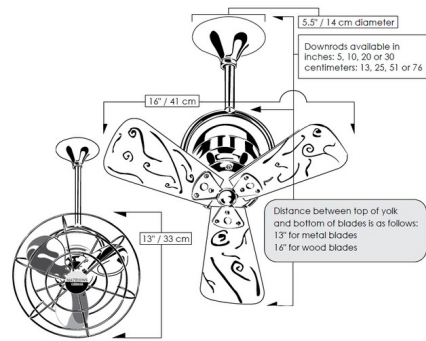

Lightology

lightology.com
866-954-4489
05-20-26

Project: _____
 Company: _____
 Location: _____ Fixture Type: _____
 SPEC #: **MWG888524**
 Approved On: _____ Approved By: _____

Bianca Directional Metal Ceiling Fan By Matthews Fan Company

Description

The Matthews-Gerbar Bianca Directional Metal Ceiling Fan is both unique and versatile, whose head can be infinitely positioned in a 180 degree arc, forward and reverse, to provide maximum, directional airflow. Bianca can be hung in small, awkward spaces or in front of HVAC ducts to make more efficient the heating, ventilation or air conditioning of any room. Available in a variety of finishes with matching metal safety cage. Features a 31 degree blade pitch and 13 inch diameter head. Includes a flat ceiling canopy, one 10 inch downrod, and a 3-speed Decora-style wall control in White. Not compatible with vaulted ceiling canopy. Limited lifetime warranty.

Shown in polished brass

Specifications

| | |
|-------------------|----------------|
| BLADE COLOR | N/A |
| BODY FINISH | Polished Brass |
| WATTAGE | N/A |
| DIMMER | N/A |
| DIMENSIONS | 13"W x 28.5"H |
| BULB | N/A |
| COUNTRY OF ORIGIN | Brazil |