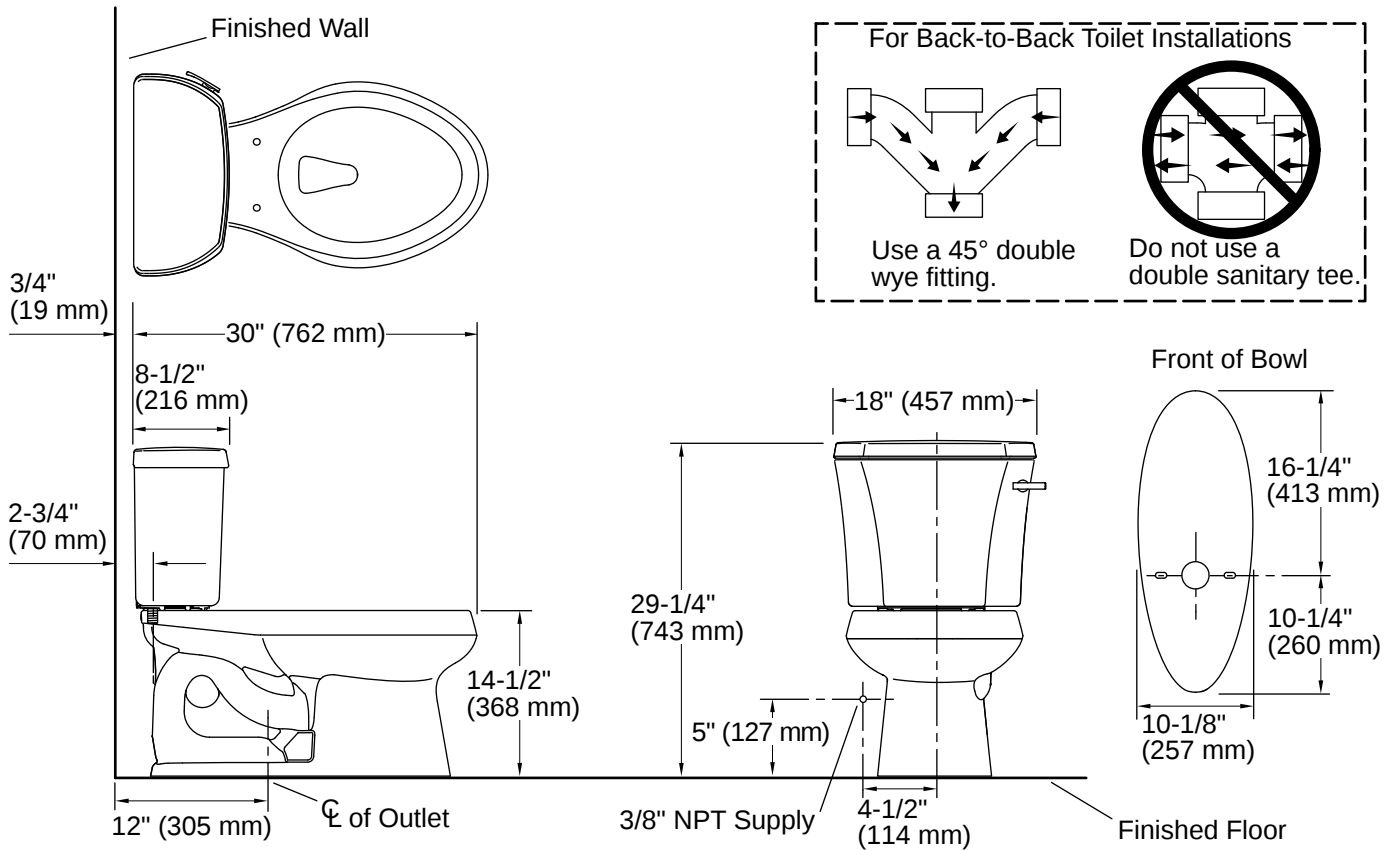

KOHLER® Toilets and Seats Limited Warranty

Technical Information

Rough-in:	Standard 12" (305mm)
Flush Type:	Class Five
Flush Rate:	1.28 gpf (4.8 lpf)
Bowl Shape:	Elongated
Seat-Mounting Holes:	5-1/2" (140 mm)
Waste Outlet:	Floor
Trapway Size:	2-1/8" (54 mm)
Trapway Type:	Exposed
Water Surface Size:	11-1/4" x 8-1/4" (286 mm x 210 mm)
Rim to Water Surface:	5-1/4" (133 mm)

K-9379 Trip lever

K-5420 Low-profile toilet bolt caps

K-4636-RL ReadyLatch® Quiet-Close™ elongated toilet seat

1-800-4KOHLER (1-800-456-4537)

Kohler Co. reserves the right to make revisions without notice to product specifications.

For the most current specification sheet, go to www.kohler.com USA or www.kohler.ca Canada.

4-15-2026 3:52 - US-CA

Installation

- Standard 12" (305 mm) rough-in
- Three-bolt quick-connect installation
- Seat and supply line sold separately

Installation Notes

Install this product according to the installation instructions.

For back-to-back toilet installations: Use only a 45° double wye fitting.

Product dimensions are nominal and may vary per ASME A112.19.2 tolerances.