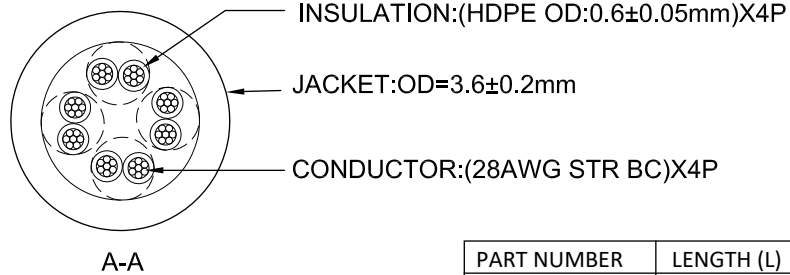

Marking: STARTECH.COM CAT.6 UTP PATCH CABLE 28AWGX4P LSOH

PINOUT			
P1(T568B)		P2(T568B)	WIRE
1	X	1	WHITE/ORANGE
2		2	ORANGE
3	X	3	WHITE/GREEN
6		6	GREEN
4	X	4	BLUE
5		5	WHITE/BLUE
7	X	7	WHITE/BROWN
8		8	BROWN

PART NUMBER	LENGTH (L)	TOLERANCE
N6PAT6INyyS	152mm	±20mm
N6PAT1yyS	305mm	±20mm
N6PAT50CMyyS	500mm	±20mm
N6PAT3yyS	915mm	±20mm
N6PAT100CMyyS	1000mm	±30mm
N6PAT150CMyyS	1500mm	±30mm
N6PAT6yyS	1830mm	±30mm
N6PAT200CMyyS	2000mm	±30mm
N6PAT250CMyyS	2500mm	±30mm
N6PAT300CMyyS	3000mm	±30mm
N6PAT10yyS	3000mm	±30mm

THIRD ANGLE PROJECTION

GENERAL NOTES

DIMENSIONS ARE IN MM - DO NOT SCALE
THIS DOCUMENT CONTAINS CONFIDENTIAL, PROPRIETARY INFORMATION THAT IS PROPERTY OF STARTECH.COM

StarTech.com

PRODUCT ID	N6PATxxyyS
DESCRIPTION	CAT6 Ethernet Cable - Slim - Snagless RJ45 Connectors
DO NOT SCALE	SHEET: 1 OF: 1
	UPLOAD DATE: 6/14/2024