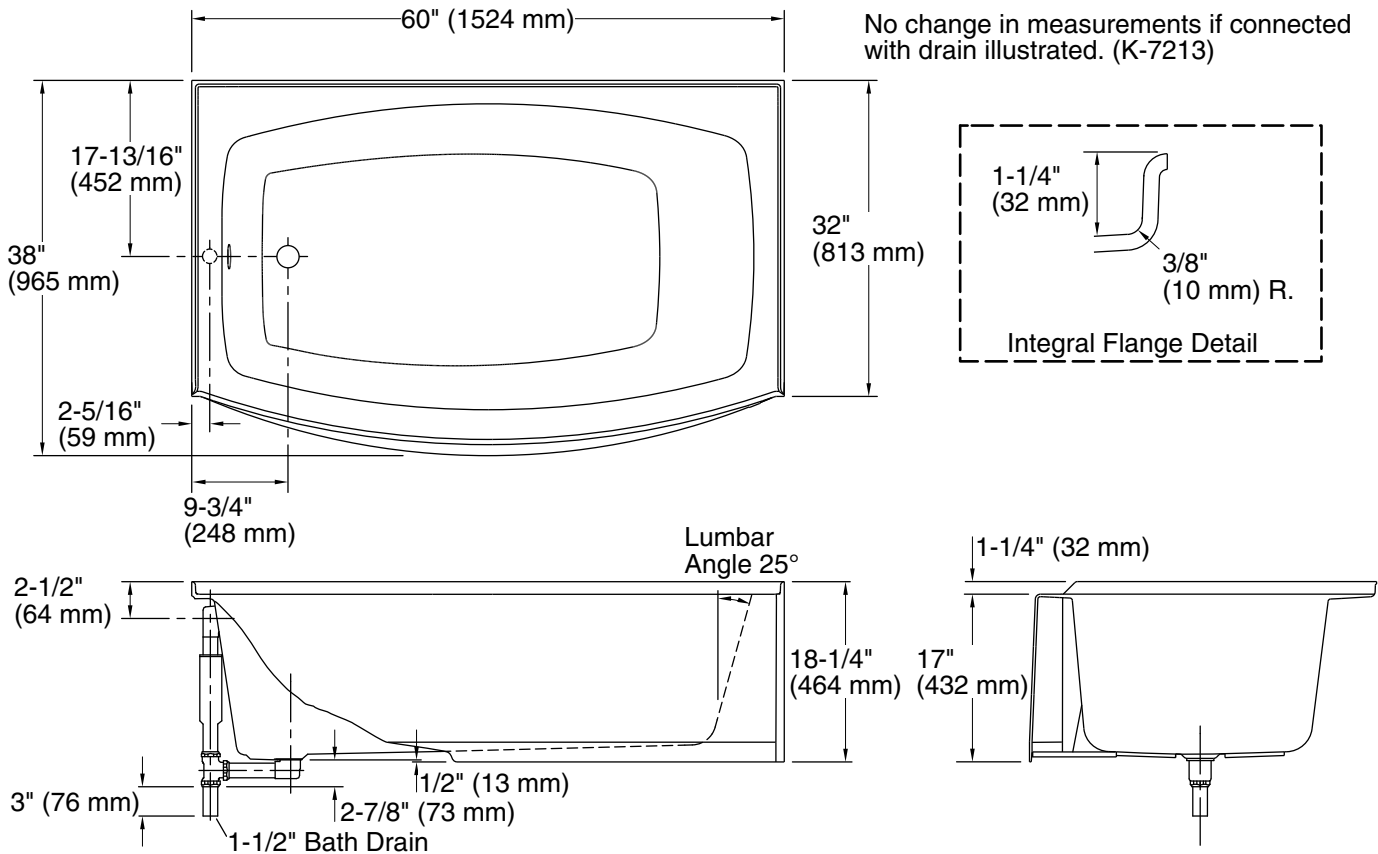

Technical Information

All product dimensions are nominal.

Drain location:	Left
Basin area, bottom:	45-11/16" x 27-5/8" (1160 mm x 702 mm)
Basin area, top:	54" x 31" (1372 mm x 787 mm)
Weight:	78 lbs (35.4 kg)
Minimum floor load:	38 lbs/ft² (185.5 kg/m²)
Water depth:	12-5/8" (321 mm)
Water capacity:	60 gal (227.1 L)

Notes

Measure your actual product for rough-in details.

Install this product according to the installation instructions.

The hot water supply should be 70% of the capacity of the bath or greater. Installations will vary.