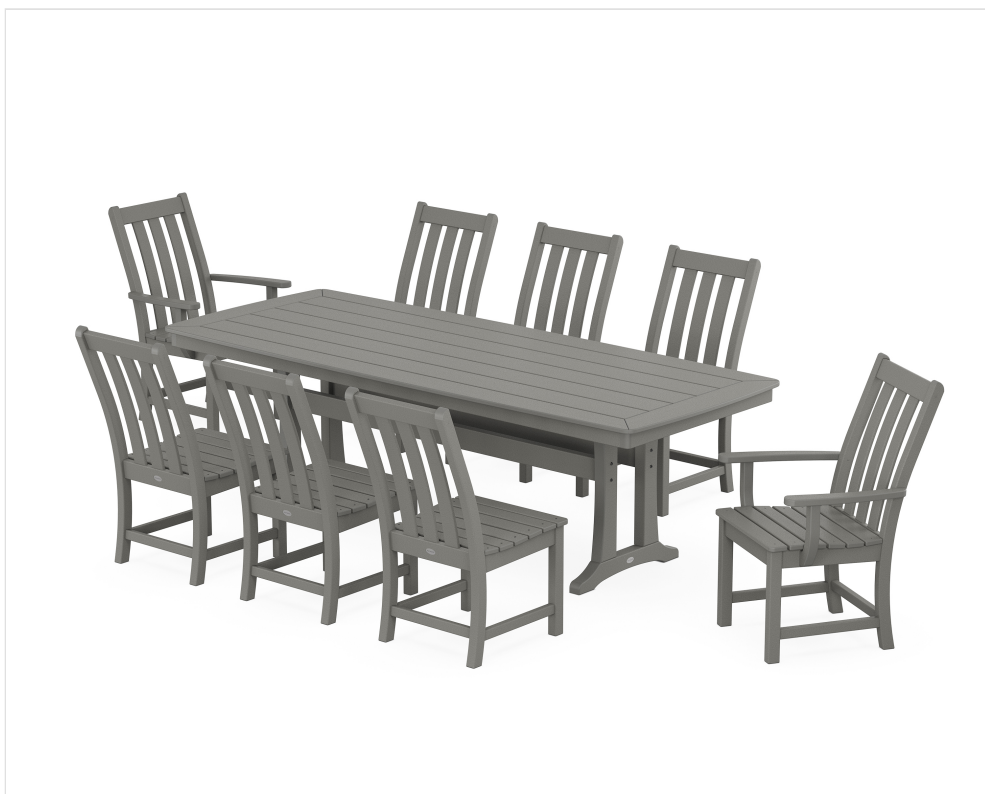

POLYWOOD®

Sustainable Outdoor Furniture

CLIMATETUFF™
MATERIALS

COLORSTAY™
TECHNOLOGY

MADE IN
THE USA

CONSCIOUSLY
CRAFTED

Vineyard 9-Piece Dining Set with Trestle Legs

BRAND | POLYWOOD®

COLLECTION | Vineyard

SKU | PWS1487-1

SET WEIGHT + DIMENSIONS

Overall Set Weight	365.25 lbs
Recommended Minimum Space (Based on pictured configuration)	149.0" W x 39.0" H x 91.0" D

INDIVIDUAL ITEM DIMENSIONS

Qty	NAME	SKU	DIMENSIONS (W x H x D)
6	Vineyard Dining Side Chair	VND130	19.25" x 38.25" x 25.5"
2	Vineyard Dining Arm Chair	VND230	24.88" x 38.25" x 25.5"
1	Nautical Trestle 39" x 97" Dining Table	PL84-T2L1	96.88" x 29.0" x 38.79"

AVAILABLE LUMBER COLORS