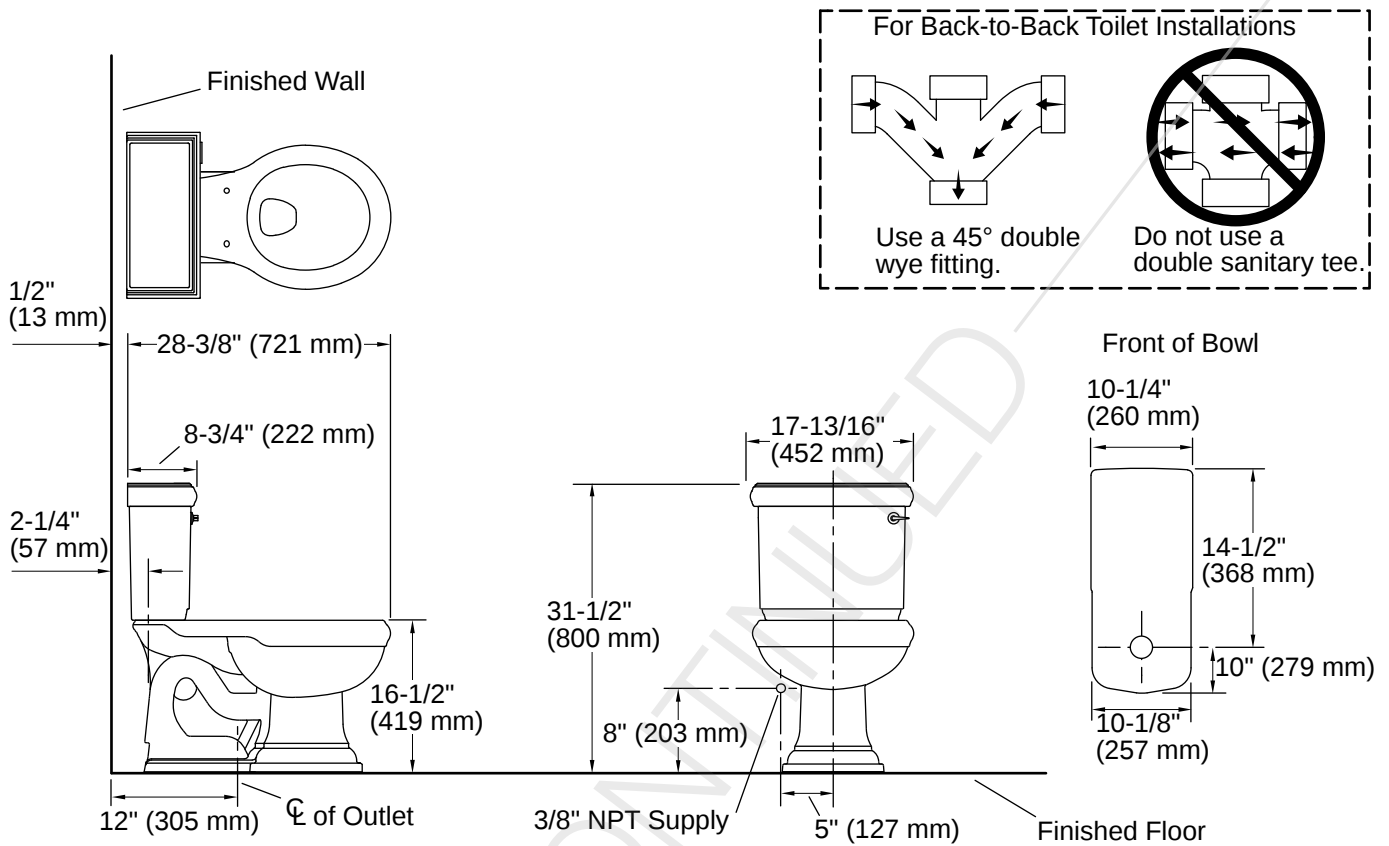

Installation

- Seat and supply line sold separately

Installation Notes

Install this product according to the installation instructions.

For back-to-back toilet installations: Use only a 45° double wye fitting.

ADA compliant when installed to the specific requirements of these regulations.

Plumbing codes may require elongated toilets and elongated, open-front seats in public bathrooms.

Accessibility standards may require controls to be located on the open side of the toilet.