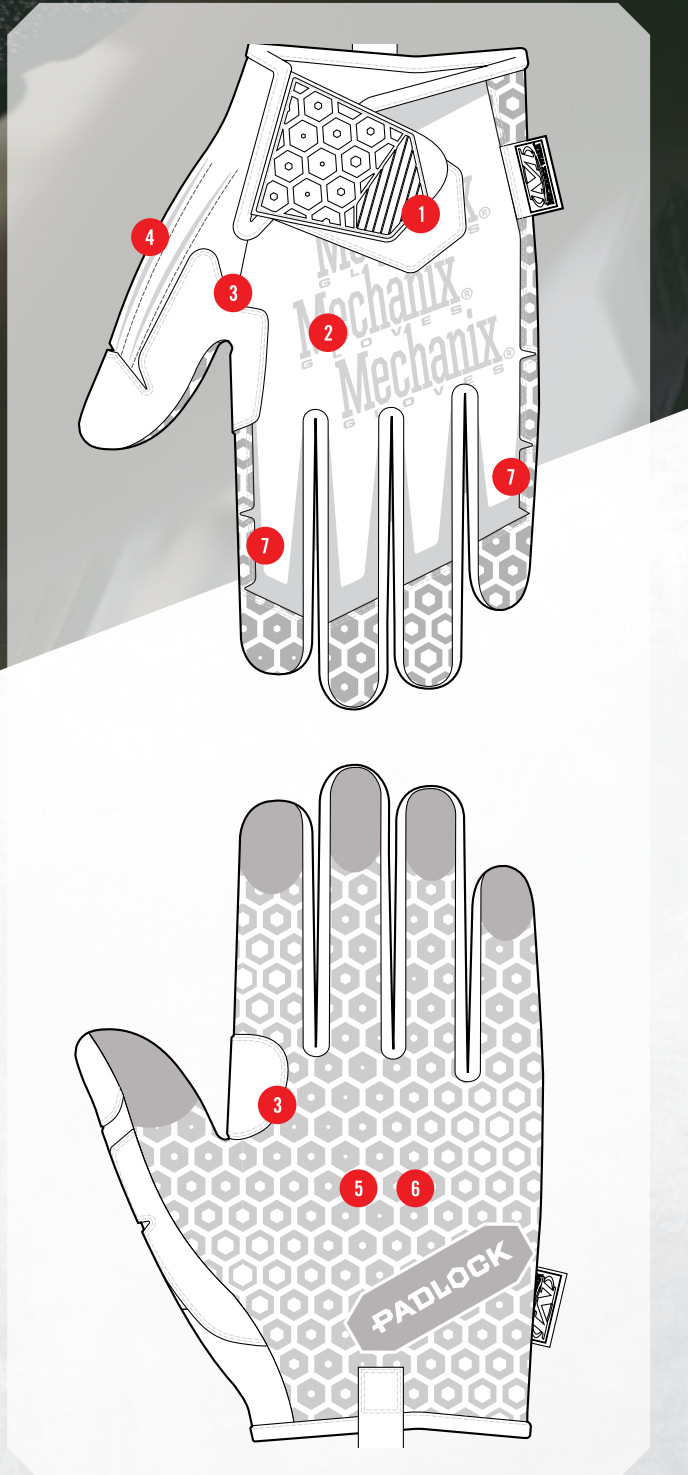

BOX CUTTER™

BOX HANDLING GLOVES

Our Box Cutter™ gloves are designed for box handling, restocking and warehouse work where other gloves simply don't stand a chance. Our Padlock™ no-slip silicone grip palm allows you to work smarter, not harder and with less strenuous effort during heavy lifting. When you're wielding a razor blade, our cut-resistant thumb overlay keeps you protected from lacerations. Top it off with our adjustable Wide-Fit™ closure for the ultimate set of grip gloves.

FEATURES

- 1 Wide-Fit™ adjustable hook and loop closure creates a secure fit for maximum wrist mobility.
- 2 Breathable TrekDry® back of hand material helps keep you cool and comfortable.
- 3 Thumb saddle reinforcement designed for heavy lifting and box handling.
- 4 Razor blade cut-resistant thumb protection.
- 5 Padlock™ no-slip silicone grip palm backed by touchscreen capable synthetic leather.
- 6 Silicone print inside the glove helps minimize internal hand movement when in use.
- 7 Roll over seams on the index and pinky fingers for enhanced durability and handling.

MACHINE WASHABLE

PADLOCK™ NO-SLIP GRIP

INTENDED USES

- Shipping & Warehouse
- Glass Handling
- Maintenance & Repair
- Construction
- Carpentry & Woodwork
- Home Improvement

CERTIFICATIONS

2121X

SIZE	S-008	M-009	L-010	XL-011	XXL-012
PART#	BCG-08 GREY				