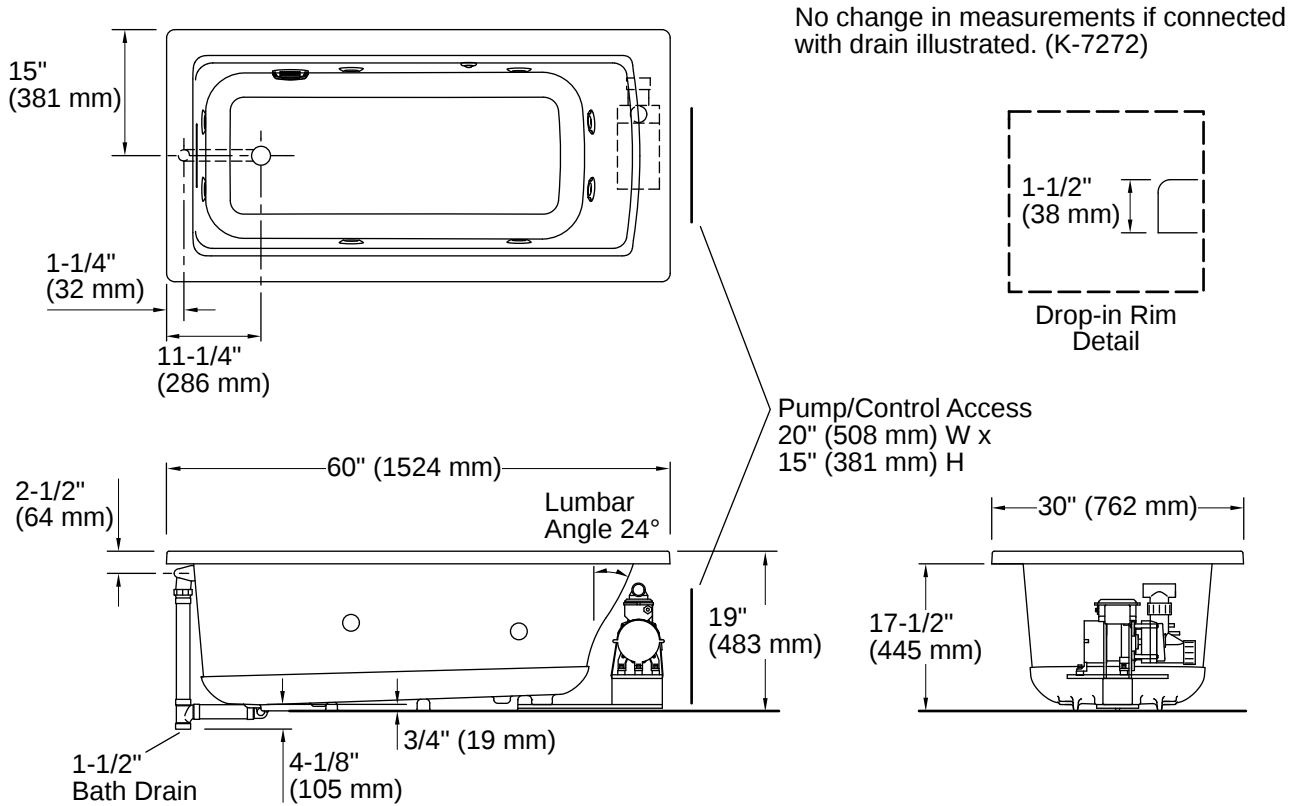

Installation

- Reversible drain
- Drop-in
- Requires Clearflo slotted overflow bath drain (sold separately)

Installation Notes

Install this product according to the installation instructions.

Measure your actual product for rough-in details.

The hot water supply should be 70% of the capacity of the bath or greater. Installations will vary.

ADA compliant when installed to the specific requirements of these regulations.