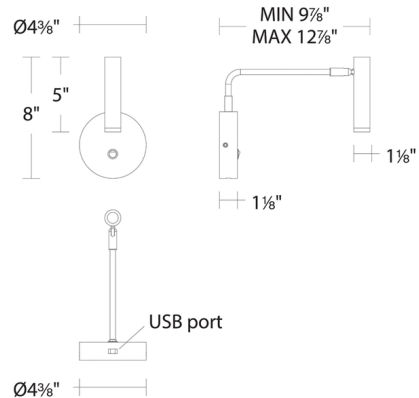

Shown in black / black

CLICK TO VIEW PRODUCT

Notes: