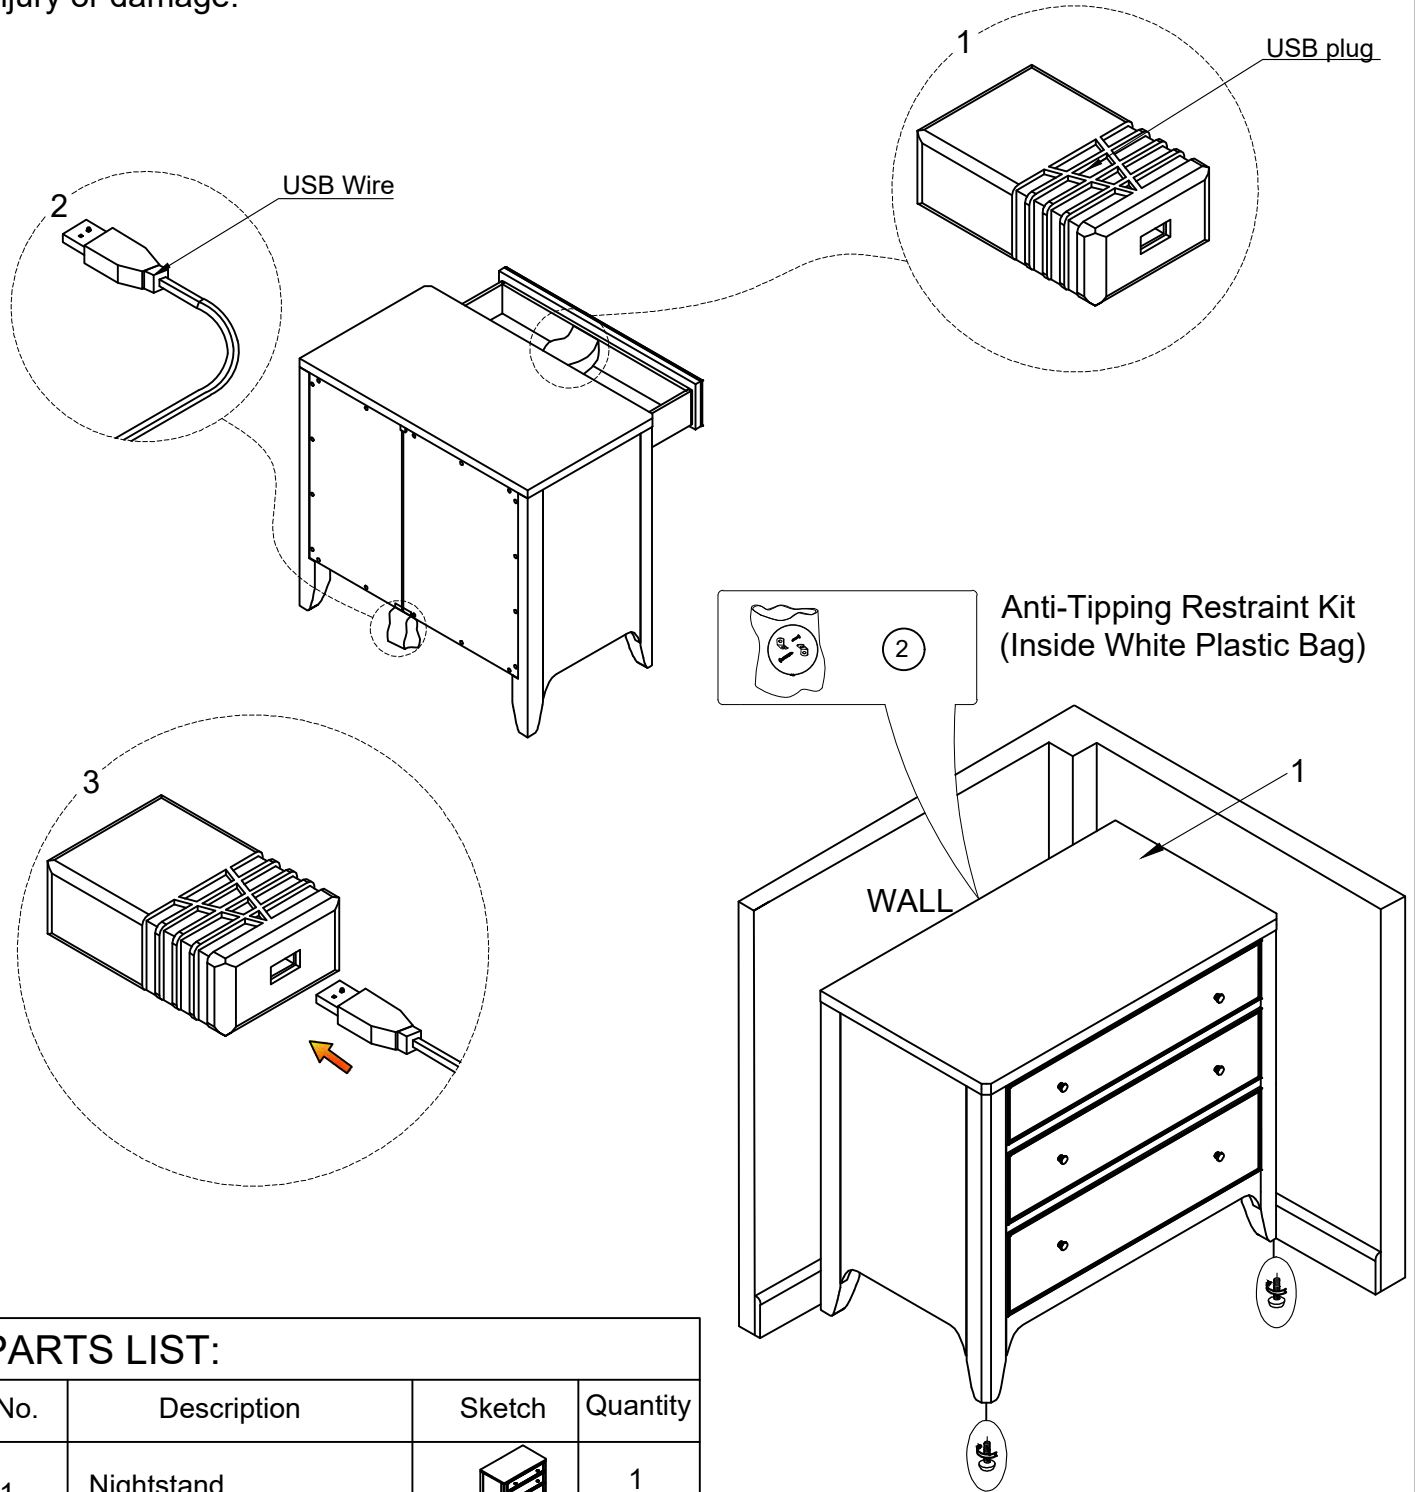

Thank you for purchasing this quality product from A.R.T. Furniture. Be sure to check all packing material for parts which may have come loose inside the carton during shipment. Identify and count all parts and compare with the parts list below.

Note: Some furniture is heavy, it is recommended that two people assembly this item to avoid injury or damage.

PARTS LIST:

No.	Description	Sketch	Quantity
1	Nightstand		1
2	Anti-Tip Restraint Kit (attached to back of unit)		1