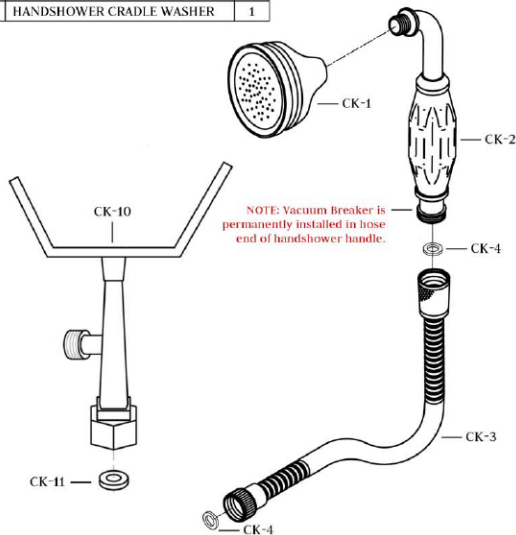

COUPLER & SWING ARM PART SETS

NOTE: You may not receive all part sets listed below. Please refer to your order for your specific product.

DECK MOUNT COUPLERS - Either of these couplers can be used to attach a tub faucet to the rim of a tub.

BATHROOM WALL MOUNT -

S - Either of these couplers can be used to attach a tub faucet to the rim of a tub.

TUB WALL MOUNT COUPLERS - Either of these couplers can be used to attach a tub faucet to the inside wall of a tub.

DECK MOUNT/FREESTANDING SWING ARMS - used between the couplers and the faucet body to create adjustable mounting widths.

TUB WALL/BATHROOM WALL MOUNT SWING ARMS - used between the faucet body and the tub or bathroom wall to create adjustable mounting widths.

Contact Maidstone for additional information and specifications. For complete warranty information and a list of dealers visit www.MaidstoneSupply.com. All products and specifications are subject to change without notice. Maidstone is not responsible for typographical and/or dimensional errors. Typographical errors are subject to correction.

Note: Rough-in dimensions may vary +/- 1/2" and are subject to change. No responsibility is assumed by Maidstone.