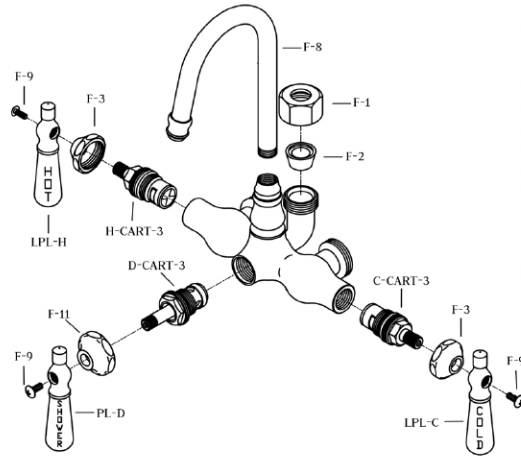

MAIDSTONE

www.MaidstoneSupply.com

Rim Mount English Telephone Faucet - Gooseneck Spout

Part No: 121-GSR1-1PL

PART NO.	DESCRIPTION	QTY
C-CART-3	COLD CARTRIDGE (BLUE)	1
D-CART-3	DIVERTER CARTRIDGE	1
F-1	FAUCET RISER NUT	1
F-2	FAUCET RISER CONE WASHER	1
F-3	CARTRIDGE BELL COVERS	2
F-8	GOOSENECK SPOUT*	1
F-9	LEVER HANDLE SCREW	3
F-11	DIVERTER BELL FLANGE	1
H-CART-3	HOT CARTRIDGE (RED)	1
LPL-C	COLD LEVER HANDLE (LG)	1
LPL-H	HOT LEVER HANDLE (LG)	1
PL-D	SHOWER LEVER HANDLE (LG)	1

*Spout is packed in the bottom of the styrofoam insert in box.

Unpack and check all the parts, and read the instructions.

PART NO.	DESCRIPTION	QTY
CK-1	HANDSHOWER HEAD	1
CK-2	HANDSHOWER HANDLE	1
CK-3	HANDSHOWER HOSE	1
CK-4	HANDSHOWER HOSE WASHERS	2
CK-10	HANDSHOWER FAUCET CRADLE	1
CK-11	HANDSHOWER CRADLE WASHER	1