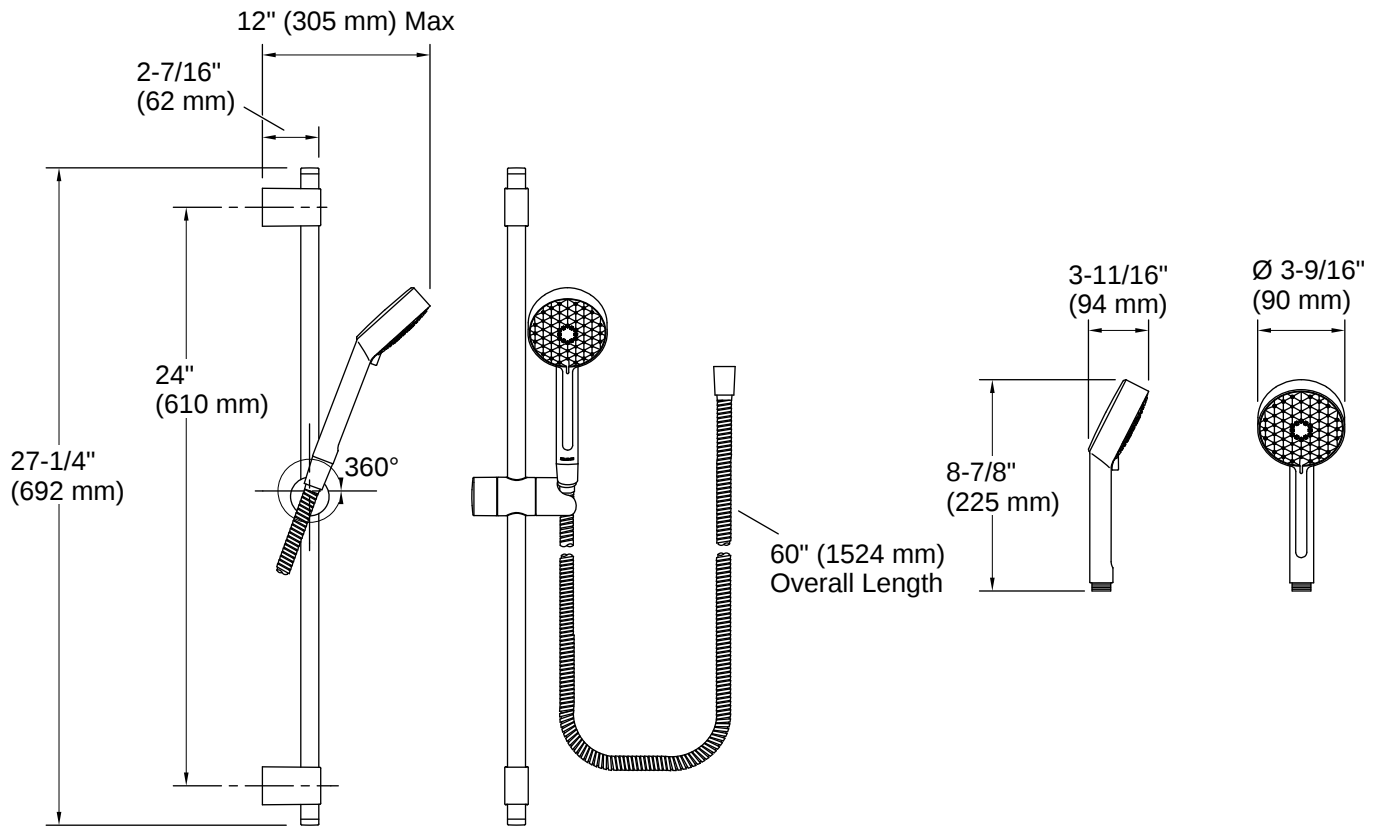

Installation Notes

Install this product according to the installation instructions.

Plumbing codes require approved backflow prevention devices to be installed in-line to handshowers. Please consult with local plumbing officials.

Mount the sidebar to stud framing or install backing support. For tile or other solid finish surfaces: Pre-drill mounting holes through surface material only; do not drill into the stud. For drywall surface: No pre-drill is required.

NOTE: The mounting brackets can be adjusted to align with existing holes for retrofit installations.

OBC compliant when installed to the specific requirements of these regulations.